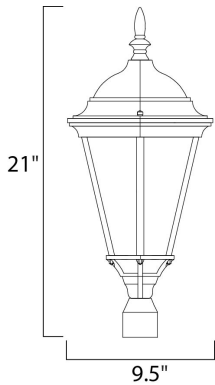

**PRODUCT DESCRIPTION**

Westlake is a transitional style from Maxim Lighting International in Black, Rust Patina, Empire Bronze, or White finish.

**MEASUREMENTS**

DIMENSION : 9.5" L x 9.5" W x 21" H  
HANGING WEIGHT : 4.2 lb