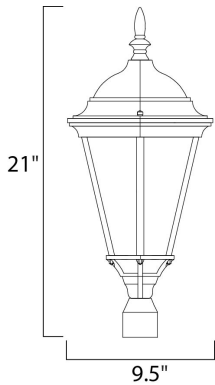

**PRODUCT DESCRIPTION**

Westlake is a transitional style from Maxim Lighting International in Black, Rust Patina, Empire Bronze, or White finish.

**MEASUREMENTS**

DIMENSION : 9.5" L x 9.5" W x 21" H  
 HANGING WEIGHT : 4.2 lb

**GLASS**

Clear CL

**MATERIAL**

Die Cast Aluminum

**RATINGS**

cETLus  
 Wet Location

**ADDITIONAL**

OPERATING TEMPERATURE:  
 -20°C (-4°F), 40°C (104°F)