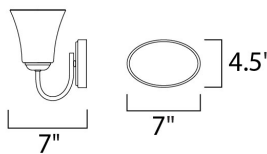

MEASUREMENTS

DIMENSION : 28" W x 8.5" H x 7" Ext
 BACK PLATE : 7" W x 4.5" H x 5" HCO
 HANGING WEIGHT : 4.95 lb

LAMPING

INPUT VOLTAGE : 120V
 BULB : 4 x 60W Incandescent E26 Medium , 240W Total
 BULB INCLUDED : (Not Included)
 DIMMABLE : Yes