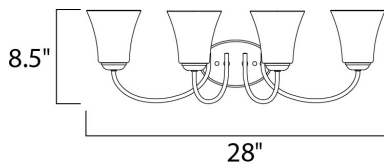

MEASUREMENTS

DIMENSION : 28" W x 8.5" H x 7" Ext
 BACK PLATE : 7" W x 4.5" H x 5" HCO
 HANGING WEIGHT : 4.95 lb

LAMPING

INPUT VOLTAGE : 120V
 BULB : 4 x 60W Incandescent E26 Medium , 240W Total
 BULB INCLUDED : (Not Included)
 DIMMABLE : Yes