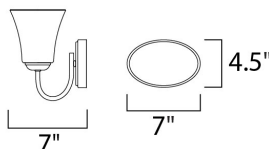

**MEASUREMENTS**

DIMENSION : 28" W x 8.5" H x 7" Ext  
 BACK PLATE : 7" W x 4.5" H x 5" HCO  
 HANGING WEIGHT : 4.95 lb

**LAMPING**

INPUT VOLTAGE : 120V  
 BULB : 4 x 60W Incandescent E26 Medium , 240W Total  
 BULB INCLUDED : (Not Included)  
 DIMMABLE : Yes