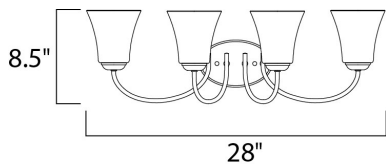

**MEASUREMENTS**

DIMENSION : 28" W x 8.5" H x 7" Ext  
 BACK PLATE : 7" W x 4.5" H x 5" HCO  
 HANGING WEIGHT : 4.95 lb

**LAMPING**

INPUT VOLTAGE : 120V  
 BULB : 4 x 60W Incandescent E26 Medium , 240W Total  
 BULB INCLUDED : (Not Included)  
 DIMMABLE : Yes