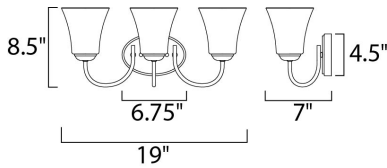

MEASUREMENTS

- DIMENSION : 19" W x 8.5" H x 7" Ext
- BACK PLATE : 6.75" W x 4.5" H x 5" HCO
- HANGING WEIGHT : 3.74 lb

LAMPING

- INPUT VOLTAGE : 120V
- BULB : 3 x 60W Incandescent E26 Medium , 180W Total
- BULB INCLUDED : (Not Included)
- DIMMABLE : Yes