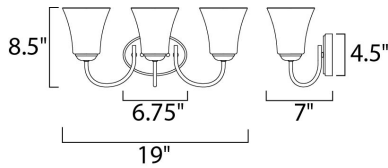

MEASUREMENTS

- DIMENSION : 19" W x 8.5" H x 7" Ext
- BACK PLATE : 6.75" W x 4.5" H x 5" HCO
- HANGING WEIGHT : 3.74 lb

LAMPING

- INPUT VOLTAGE : 120V
- BULB : 3 x 60W Incandescent E26 Medium , 180W Total
- BULB INCLUDED : (Not Included)
- DIMMABLE : Yes