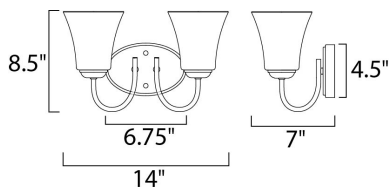

**MEASUREMENTS**

DIMENSION : 14" W x 8.5" H x 7" Ext  
 BACK PLATE : 6.75" W x 4.5" H x 5" HCO  
 HANGING WEIGHT : 2.6 lb

**LAMPING**

INPUT VOLTAGE : 120V  
 BULB : 2 x 60W Incandescent E26 Medium , 120W Total  
 BULB INCLUDED : (Not Included)  
 DIMMABLE : Yes