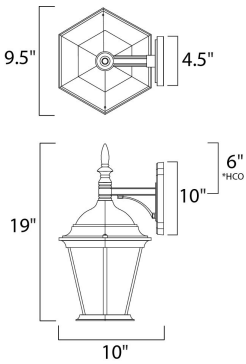

PRODUCT DESCRIPTION

Westlake is a transitional style from Maxim Lighting International in Black, Rust Patina, Empire Bronze, or White finish.