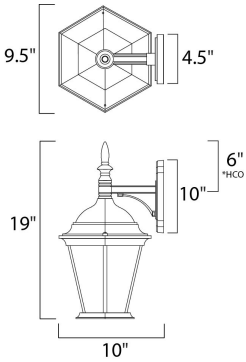

PRODUCT DESCRIPTION

Westlake is a transitional style from Maxim Lighting International in Black, Rust Patina, Empire Bronze, or White finish.

MEASUREMENTS

DIMENSION : 9.5" W x 19" H x 10" Ext
 BACK PLATE : 4.5" W x 10" H x 6" HCO
 HANGING WEIGHT : 3.85 lb

GLASS

Clear CL

MATERIAL

Die Cast Aluminum

RATINGS

cETLus
 Wet Location

ADDITIONAL

OPERATING TEMPERATURE:
 -20°C (-4°F), 40°C (104°F)