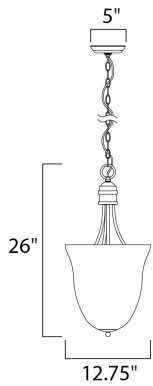

MEASUREMENTS

DIMENSION : 12.75" L x 12.75" W x 26" H

HANGING WEIGHT : 6.16 lb

LAMPING

INPUT VOLTAGE : 120V

BULB : 3 x 60W Incandescent E12 Candelabra , 180W Total

BULB INCLUDED : (Not Included)

DIMMABLE : Yes