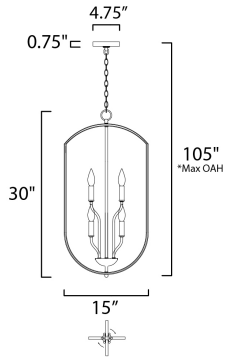

**MEASUREMENTS**

- DIMENSION : 15" L x 15" W x 30" H
- MAX OAH : 105" OAH
- CANOPY : 4.75" W x 0.75" H x 4.75" L
- HANGING WEIGHT : 9.15 lb

**LAMPING**

- INPUT VOLTAGE : 120V
- BULB : 6 x 60W Incandescent E12 Candelabra , 360W Total
- BULB INCLUDED : (Not Included)
- DIMMABLE : Yes

**FINISHES OPTION**

-  Black (BK)
-  Oil Rubbed Bronze (OI)
-  Satin Nickel (SN)

**MATERIAL**

Steel

**RATINGS**

cULus  
Dry Location

**ADDITIONAL**

SLOPE: 90  
OPERATING TEMPERATURE:  
-20°C (-4°F), 40°C (104°F)