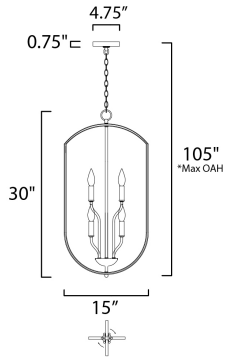

**MEASUREMENTS**

- DIMENSION : 15" L x 15" W x 30" H
- MAX OAH : 105" OAH
- CANOPY : 4.75" W x 0.75" H x 4.75" L
- HANGING WEIGHT : 9.15 lb

**LAMPING**

- INPUT VOLTAGE : 120V
- BULB : 6 x 60W Incandescent E12 Candelabra , 360W Total
- BULB INCLUDED : (Not Included)
- DIMMABLE : Yes

**FINISHES OPTION**

- Black (BK)
- Oil Rubbed Bronze (OI)
- Satin Nickel (SN)

**MATERIAL**

Steel

**RATINGS**

cULus  
Dry Location

**ADDITIONAL**

SLOPE: 90  
OPERATING TEMPERATURE:  
-20°C (-4°F), 40°C (104°F)