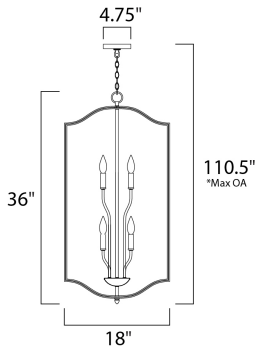

\*max overall height

**MEASUREMENTS**

- DIMENSION : 18" L x 18" W x 36" H
- MAX OAH : 110.5" OAH
- CANOPY : 4.75" W x 0.75" H x 4.75" L
- HANGING WEIGHT : 10.56 lb

**LAMPING**

- INPUT VOLTAGE : 120V
- BULB : 6 x 60W Incandescent E12 Candelabra , 360W Total
- BULB INCLUDED : (Not Included)
- DIMMABLE : Yes