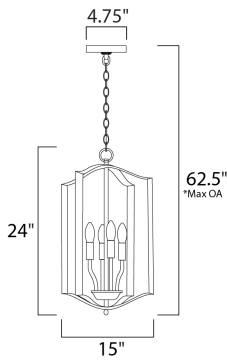

\*max overall height

**MEASUREMENTS**

- DIMENSION : 15" L x 15" W x 24" H
- MAX OAH : 62.5" OAH
- CANOPY : 4.75" W x 0.75" H x 4.75" L
- HANGING WEIGHT : 5.5 lb

**LAMPING**

- INPUT VOLTAGE : 120V
- BULB : 4 x 60W Incandescent E12 Candelabra , 240W Total
- BULB INCLUDED : (Not Included)
- DIMMABLE : Yes