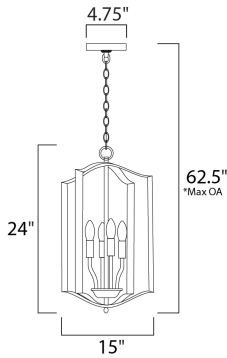

*max overall height

MEASUREMENTS

- DIMENSION : 15" L x 15" W x 24" H
- MAX OAH : 62.5" OAH
- CANOPY : 4.75" W x 0.75" H x 4.75" L
- HANGING WEIGHT : 5.5 lb

LAMPING

- INPUT VOLTAGE : 120V
- BULB : 4 x 60W Incandescent E12 Candelabra , 240W Total
- BULB INCLUDED : (Not Included)
- DIMMABLE : Yes