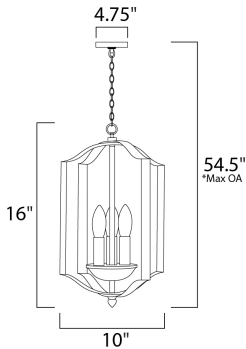

*max overall height

MEASUREMENTS

- DIMENSION : 10" L x 10" W x 16" H
- MAX OAH : 54.5" OAH
- CANOPY : 4.75" W x 0.75" H x 4.75" L
- HANGING WEIGHT : 5.15 lb

LAMPING

- INPUT VOLTAGE : 120V
- BULB : 3 x 60W Incandescent E12 Candelabra , 180W Total
- BULB INCLUDED : (Not Included)
- DIMMABLE : Yes