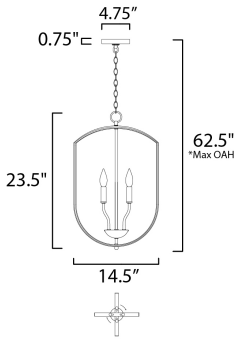

\*max overall height

**MEASUREMENTS**

DIMENSION : 14.5" L x 14.5" W x 23.5" H  
 MAX OAH : 62.5" OAH  
 CANOPY : 4.75" W x 0.75" H x 4.75" L  
 HANGING WEIGHT : 7.17 lb

**LAMPING**

INPUT VOLTAGE : 120V  
 BULB : 4 x 60W Incandescent E12 Candelabra , 240W Total  
 BULB INCLUDED : (Not Included)  
 DIMMABLE : Yes

**FINISHES OPTION**

-  Black (BK)
-  Oil Rubbed Bronze (OI)
-  Satin Nickel (SN)

**MATERIAL**

Steel

**RATINGS**

cULus  
 Dry Location

**ADDITIONAL**

SLOPE: 90  
 OPERATING TEMPERATURE:  
 -20°C (-4°F), 40°C (104°F)