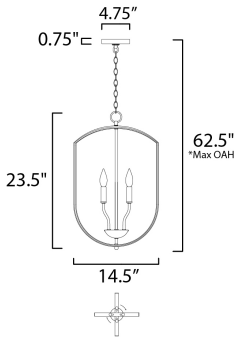

*max overall height

MEASUREMENTS

- DIMENSION : 14.5" L x 14.5" W x 23.5" H
- MAX OAH : 62.5" OAH
- CANOPY : 4.75" W x 0.75" H x 4.75" L
- HANGING WEIGHT : 7.17 lb

LAMPING

- INPUT VOLTAGE : 120V
- BULB : 4 x 60W Incandescent E12 Candelabra , 240W Total
- BULB INCLUDED : (Not Included)
- DIMMABLE : Yes

FINISHES OPTION

- Black (BK)
- Oil Rubbed Bronze (OI)
- Satin Nickel (SN)

MATERIAL

Steel

RATINGS

cULus
Dry Location

ADDITIONAL

SLOPE: 90
OPERATING TEMPERATURE:
-20°C (-4°F), 40°C (104°F)