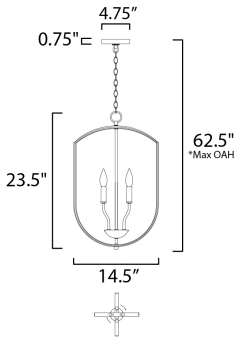

*max overall height

MEASUREMENTS

DIMENSION : 14.5" L x 14.5" W x 23.5" H
 MAX OAH : 62.5" OAH
 CANOPY : 4.75" W x 0.75" H x 4.75" L
 HANGING WEIGHT : 6.6 lb

LAMPING

INPUT VOLTAGE : 120V
 BULB : 4 x 60W Incandescent E12 Candelabra , 240W Total
 BULB INCLUDED : (Not Included)
 DIMMABLE : Yes

FINISHES OPTION

-  Black (BK)
-  Oil Rubbed Bronze (OI)
-  Satin Nickel (SN)

MATERIAL

Steel

RATINGS

cULus
 Dry Location

ADDITIONAL

SLOPE: 90
 OPERATING TEMPERATURE:
 -20°C (-4°F), 40°C (104°F)