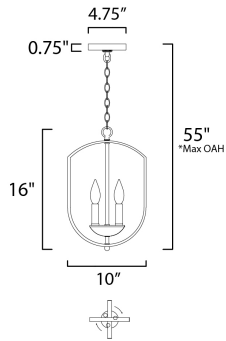

*max overall height

MEASUREMENTS

- DIMENSION : 10" L x 10" W x 16" H
- MAX OAH : 55" OAH
- CANOPY : 4.75" W x 0.75" H x 4.75" L
- HANGING WEIGHT : 4.6 lb

LAMPING

- INPUT VOLTAGE : 120V
- BULB : 3 x 60W Incandescent E12 Candelabra , 180W Total
- BULB INCLUDED : (Not Included)
- DIMMABLE : Yes

FINISHES OPTION

-  Black (BK)
-  Oil Rubbed Bronze (OI)
-  Satin Nickel (SN)

MATERIAL

Steel

RATINGS

cULus
Dry Location

ADDITIONAL

SLOPE: 90
OPERATING TEMPERATURE:
-20°C (-4°F), 40°C (104°F)