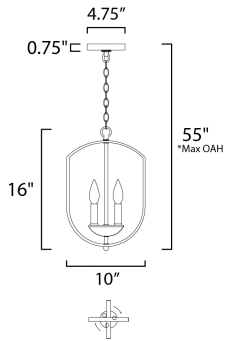

\*max overall height

**MEASUREMENTS**

- DIMENSION : 10" L x 10" W x 16" H
- MAX OAH : 55" OAH
- CANOPY : 4.75" W x 0.75" H x 4.75" L
- HANGING WEIGHT : 4.2 lb

**LAMPING**

- INPUT VOLTAGE : 120V
- BULB : 3 x 60W Incandescent E12 Candelabra , 180W Total
- BULB INCLUDED : (Not Included)
- DIMMABLE : Yes

**FINISHES OPTION**

- Black (BK)
- Oil Rubbed Bronze (OI)
- Satin Nickel (SN)

**MATERIAL**

Steel

**RATINGS**

cULus  
Dry Location

**ADDITIONAL**

SLOPE: 90  
OPERATING TEMPERATURE:  
-20°C (-4°F), 40°C (104°F)