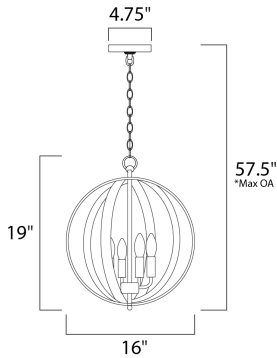

\*max overall height

**MEASUREMENTS**

- DIMENSION : 16" L x 16" W x 19" H
- MAX OAH : 57.5" OAH
- CANOPY : 4.75" W x 0.75" H x 4.75" L
- HANGING WEIGHT : 6.82 lb

**LAMPING**

- INPUT VOLTAGE : 120V
- BULB : 4 x 60W Incandescent E12 Candelabra , 240W Total
- BULB INCLUDED : (Not Included)
- DIMMABLE : Yes