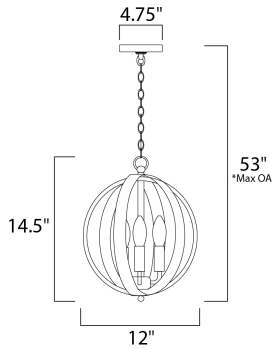

*max overall height

MEASUREMENTS

DIMENSION : 12" L x 12" W x 14.5" H
 MAX OAH : 53" OAH
 CANOPY : 4.75" W x 0.75" H x 4.75" L
 HANGING WEIGHT : 5.72 lb

LAMPING

INPUT VOLTAGE : 120V
 BULB : 3 x 60W Incandescent E12 Candelabra , 180W Total
 BULB INCLUDED : (Not Included)
 DIMMABLE : Yes