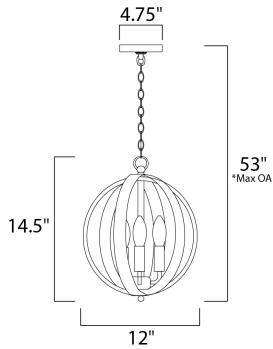

\*max overall height

**MEASUREMENTS**

- DIMENSION : 12" L x 12" W x 14.5" H
- MAX OAH : 53" OAH
- CANOPY : 4.75" W x 0.75" H x 4.75" L
- HANGING WEIGHT : 5.72 lb

**LAMPING**

- INPUT VOLTAGE : 120V
- BULB : 3 x 60W Incandescent E12 Candelabra , 180W Total
- BULB INCLUDED : (Not Included)
- DIMMABLE : Yes