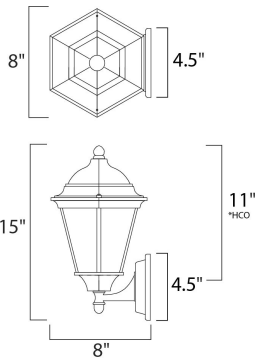

PRODUCT DESCRIPTION

Westlake is a transitional style from Maxim Lighting International in Black, Rust Patina, Empire Bronze, or White finish.

FINISHES OPTION

- Black (BK)
- White (WT)

GLASS

Clear CL

MATERIAL

Die Cast Aluminum

RATINGS

cETLus
Wet Location

ADDITIONAL

OPERATING TEMPERATURE:
-20°C (-4°F), 40°C (104°F)

PHOTOMETRIC: Report Found Online

MEASUREMENTS

- DIMENSION : 8" W x 15" H x 8" Ext
- BACK PLATE : 4.5" W x 4.5" H x 11" HCO
- HANGING WEIGHT : 1.87 lb

LAMPING

- INPUT VOLTAGE : 120V
- BULB : 1 x 60W Incandescent E26 Medium , 60W Total
- BULB INCLUDED : (Not Included)
- DIMMABLE : Yes

Always consult a qualified electrician before installing any lighting product.

WESTERN DISTRIBUTION CENTER (HEADQUARTER)
253 NORTH VINELAND AVE | CITY OF INDUSTRY, CA 91746

EASTERN DISTRIBUTION CENTER
101 GARDNER PARK | PEACHTREE CITY, GA 30269

P. 626.956.4200 | F. 626.956.4225 | maximlighting.com