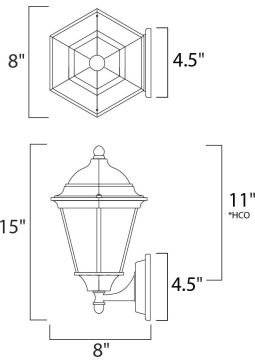

MEASUREMENTS

- DIMENSION : 8" W x 15" H x 8" Ext
- BACK PLATE : 4.5" W x 4.5" H x 11" HCO
- HANGING WEIGHT : 2.7 lb

LAMPING

- INPUT VOLTAGE : 120V
- BULB : 1 x 60W Incandescent E26 Medium , 60W Total
- BULB INCLUDED : (Not Included)
- DIMMABLE : Yes

Always consult a qualified electrician before installing any lighting product.