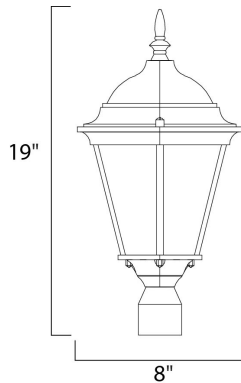

PRODUCT DESCRIPTION

Westlake is a transitional style from Maxim Lighting International in Black, Rust Patina, Empire Bronze, or White finish.

MEASUREMENTS

DIMENSION : 8" L x 8" W x 19" H
 HANGING WEIGHT : 3.3 lb