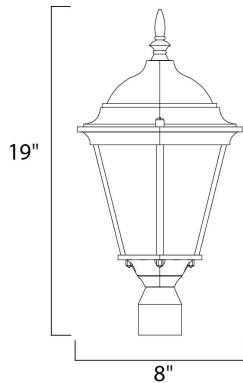

PRODUCT DESCRIPTION

Westlake is a transitional style from Maxim Lighting International in Black, Rust Patina, Empire Bronze, or White finish.

MEASUREMENTS

DIMENSION : 8" W x 19" H
 HANGING WEIGHT : 3.3 lb