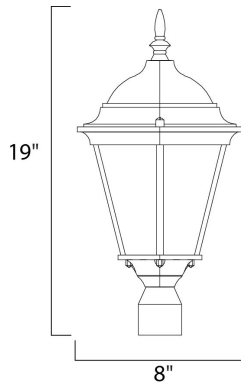

PRODUCT DESCRIPTION

Westlake is a transitional style from Maxim Lighting International in Black, Rust Patina, Empire Bronze, or White finish.

MEASUREMENTS

DIMENSION : 8" L x 8" W x 19" H
HANGING WEIGHT : 3.3 lb