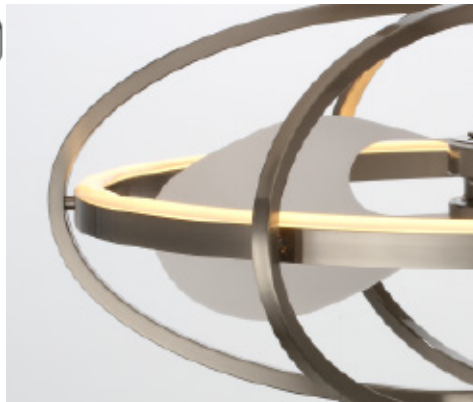

Corona 60002SN

Lamping

120V 46W PCB LED (3000K)
3895 lms , CRI 80+

Fixture Size

27.25"D x 19.5"H
3 x 22" blades

Includes

- 1 x 6" Downrod
- Remote Control

SN