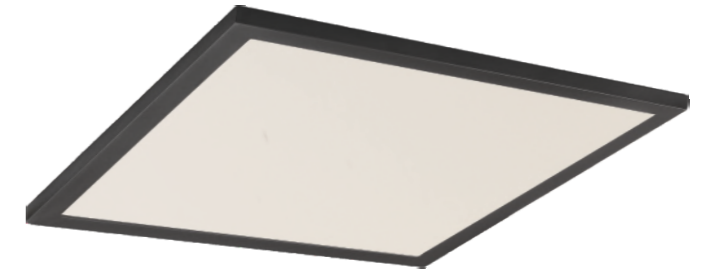

55762 WTAL, WTBK, WTBZ, WTWT
Flush Mount

B