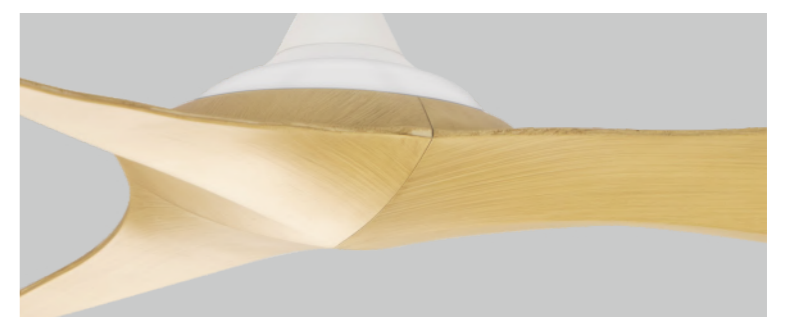

LAMPING	DIMENSIONS	ENERGY INFO AT HIGH SPEED	DOWNRODS
88753	NO LIGHT KIT	56" D x 12.75" H BLADE: 3 x 28"	AIRFLOW: 6100 CFM AIRFLOW EFFECIENCY: 174.3 CFM / W ELECTRICITY USE: 35W	12" (FRD12) 18" (FRD18) 24" (FRD24) 36" (FRD36)
88754	NO LIGHT KIT	56" D x 13.25" H BLADE: 3 x 28"	AIRFLOW: 6100 CFM AIRFLOW EFFECIENCY: 174.3 CFM / W ELECTRICITY USE: 35W	48" (FRD48) 60" (FRD60) 72" (FRD72)
88755	18W LED COLOR TEMP: 3000-4000-5000K CRI: 82+ LUMENS: 1m 1280 DELIVERED	56" D x 14" H BLADE: 3 x 26.4"	AIRFLOW: 6100 CFM AIRFLOW EFFECIENCY: 174.3 CFM / W ELECTRICITY USE: 35W	

FINISH & MATERIAL	BLADES	Includes:
- BLACK (BK) - Matte White (MW)	- BLACK / WALNUT (BKWN) - Matte White / Teak (MWTK)	6" Downrod

MATERIAL: ABS
PITCH: 36°