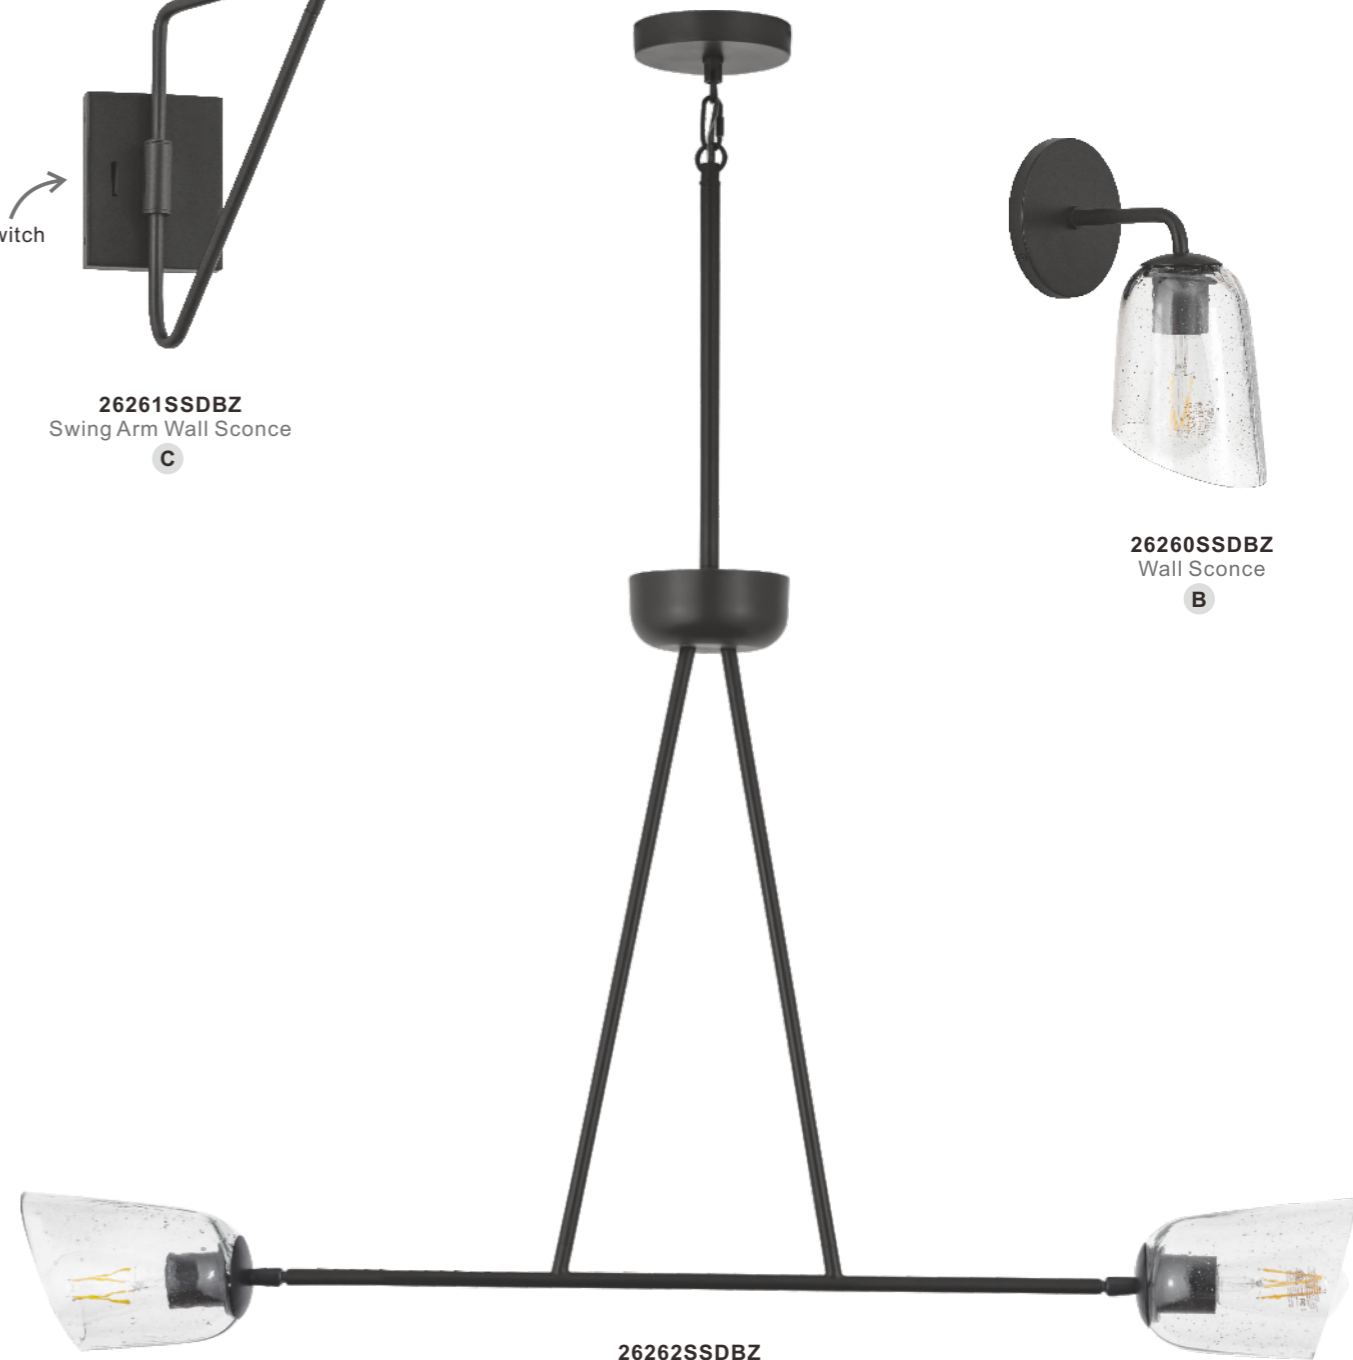

38421 CLNAB, CLPN
Pendant
A

38423 CLNAB, CLPN
Pendant
C

38426 CLNAB, CLPN
Foyer Pendant
D

38422 CLNAB, CLPN
Pendant
B

- Hand-bent clear glass rods create a luminous, curtain-like effect
- Commercially rated 120-277V input
- 3CCT Select Function: Adjustable LED color temperature switches between warm (3000K), neutral (3500K), and cool (4000K) white tones
- Dual-mount canopy for adjustable height applications
- Highly decorative flat-edge chain links
- Available in Natural Aged Brass or Polished Nickel

Finish Options: Clear glass (CL) Natural Aged Brass (NAB) Polished Nickel (PN)

26266SSDBZ
Chandelier
A

26261SSDBZ
Swing Arm Wall Sconce
C

26260SSDBZ
Wall Sconce
B

- Thick blown glass with an irregular bubble pattern
- Adjustable swivels on the frame let you direct light
- Single sconce can be installed facing up or down
- Swing-arm sconce features an integrated switch for added convenience
- Matte Black finish complements modern industrial and contemporary interiors.

KEPPE

The Keppe Collection brings stylish modern industrial design to your space with its thick blown glass shades featuring an eye-catching bubble pattern. Finished in Matte Black, the sleek frame includes adjustable swivels, allowing you to position the light in various directions for optimal functionality. The collection includes two versatile wall sconces: a single sconce that can be installed facing up or down, and a swing-arm sconce with an integrated switch, combining practicality with bold design.