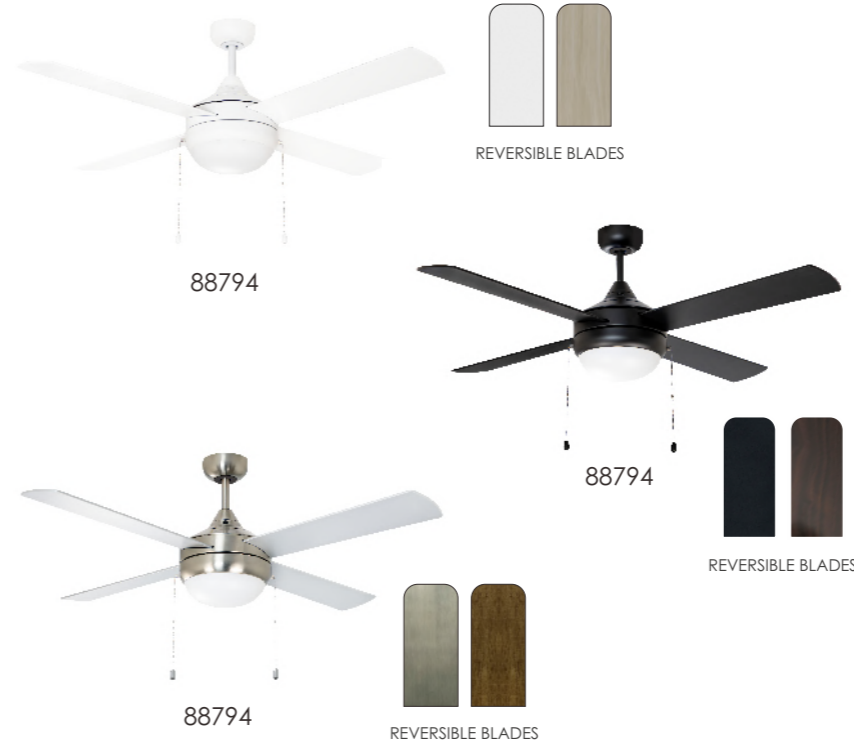

QUATTRO | 88794

Featuring four straight fan blades in black on one side and silver on the other, as well as a black and matte white variant, the Quattro fan offers a modern yet transitional style at affordable prices. LED JA8 compatible lamps and a wall control or pull chain are supplied to power the fan.

Indoor | AC Motor | Plywood Blades | Reversible Blades