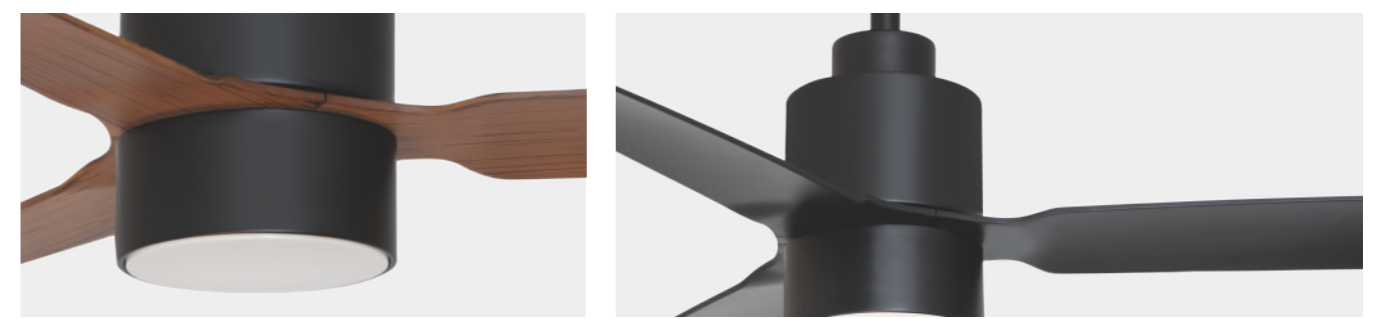

56" KEANU

KEANU | 88753 | 88754 | 88755

Inspired by the effortless rhythm of a gentle breeze, the Keanu fan brings both form and function to indoor and outdoor spaces. Its graceful curve appears like carved wood but it is made of ABS blades designed for durability in Wet Location applications. The energy-efficient DC motor ensures quiet, powerful performance. Offering versatility for any setting, the Keanu is available as a close-to-ceiling hugger or with down rod options, with or without an integrated, CCT-tunable light kit. The LED is adjustable from a warm 2700K to bright 5000K. Choose from Matte White, Matte Black, or Satin Nickel finishes, with Teak wood blade options for Matte White and Walnut wood blades for Matte Black. Complete with a DC wall control, the Keanu delivers a refreshing blend of modern design and year-round comfort.