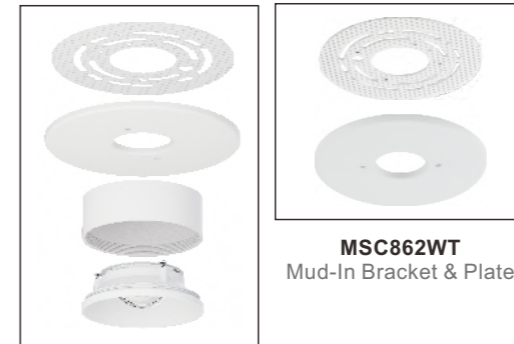

MSC862WT
Mud-In Bracket & Plate