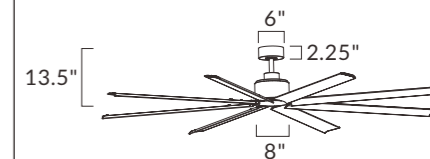

CONDOR | 88766 | 88768

Expansive blade spans of 65" ABS blades or 80" aluminum blades, the Condor soars as an outdoor rated fan. Clean design with a DC motor and strong airflow performance. Available in Matte Black, Matte White, or Brushed Aluminum. No light kit included. Paired with a DC wall control that does not get interrupted by various frequencies and uses novel 3-wire installations to provide reliable functionality.

Indoor/Outdoor | DC Motor | Wet Rated | 65" ABS Blades/80" Aluminum Blades

FCT887WT
(Included)