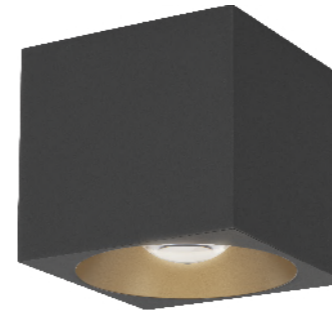

- Round and Square configurations
- Energy Star and Title 24 Listed

LED

86212 BK, WT
Indoor/Outdoor Flush Mount

A

86214 BK, WT
Indoor/Outdoor Wall

C

86213BK
Indoor/Outdoor Flush Mount

B