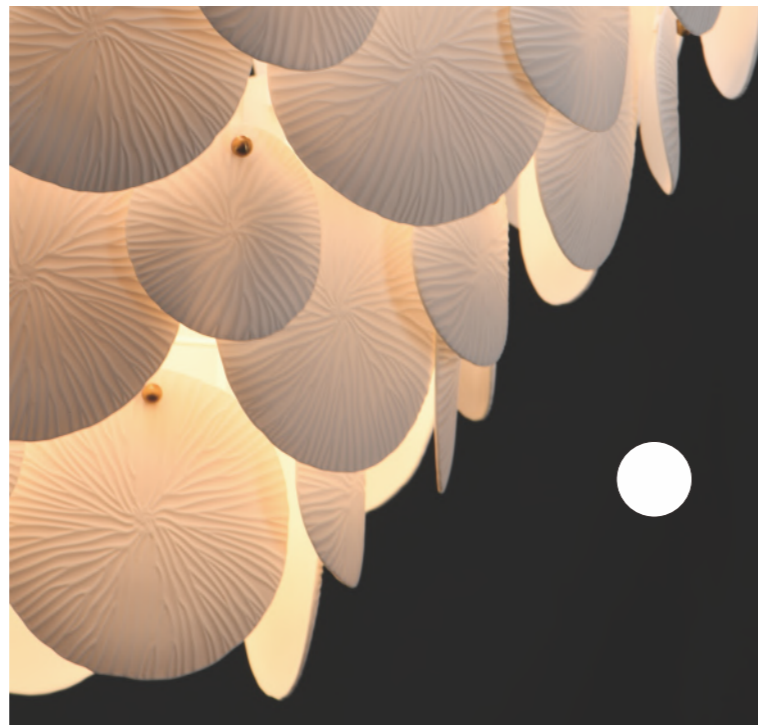

ITEM#	LAMPING	DIMENSION
A 12825	5 x 60W MB, Incan.	23.25"L x 23.25"W x 18"H, 55.5"OAH
B 12824	4 x 60W MB, Incan.	20.5"L x 20.5"W x 13.5"H, 51"OAH
C 12827	8 x 60W MB, Incan.	28.75"L x 28.75"W x 22.25"H, 59.75"OAH

Finish: White (WT) Natural Aged Brass (NAB)