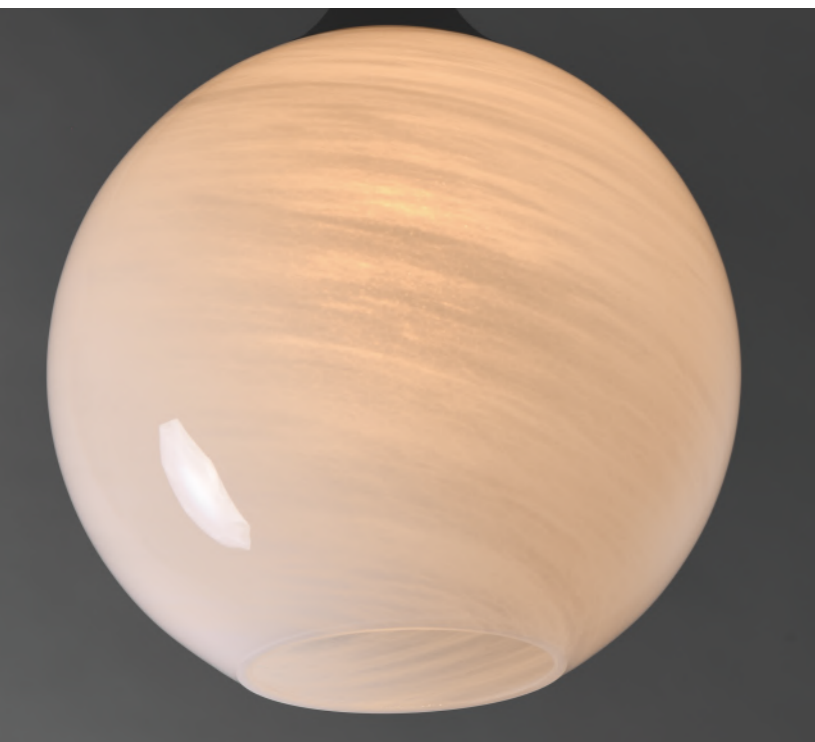

Finish Options: Natural/Darkened Bronze (NADBZ)
Weathered White/Natural Aged Brass (WWTNAB)

21226 MRBK, MRNAB, MRPC
Pendant
A

NEVE

Featuring a swirling white Marble Glass globe that encases the light source, the shades are reminiscent of snowglobes. The collection provides a wonderfully wintery composition that is timeless elegant effortlessly sophisticated. Choose from multiple sizes of the bath vanity lights as well as a larger glass pendant or flush mount options. Available in Natural Aged Brass, Polished Chrome, or Matte Black.