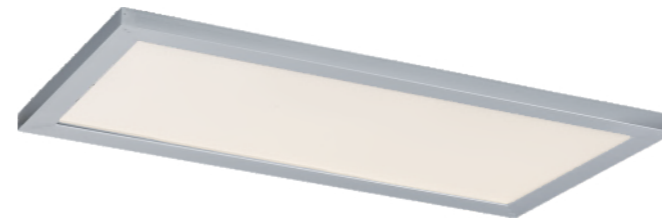

55761 WTAL, WTBK, WTBZ, WTWT
Flush Mount

A