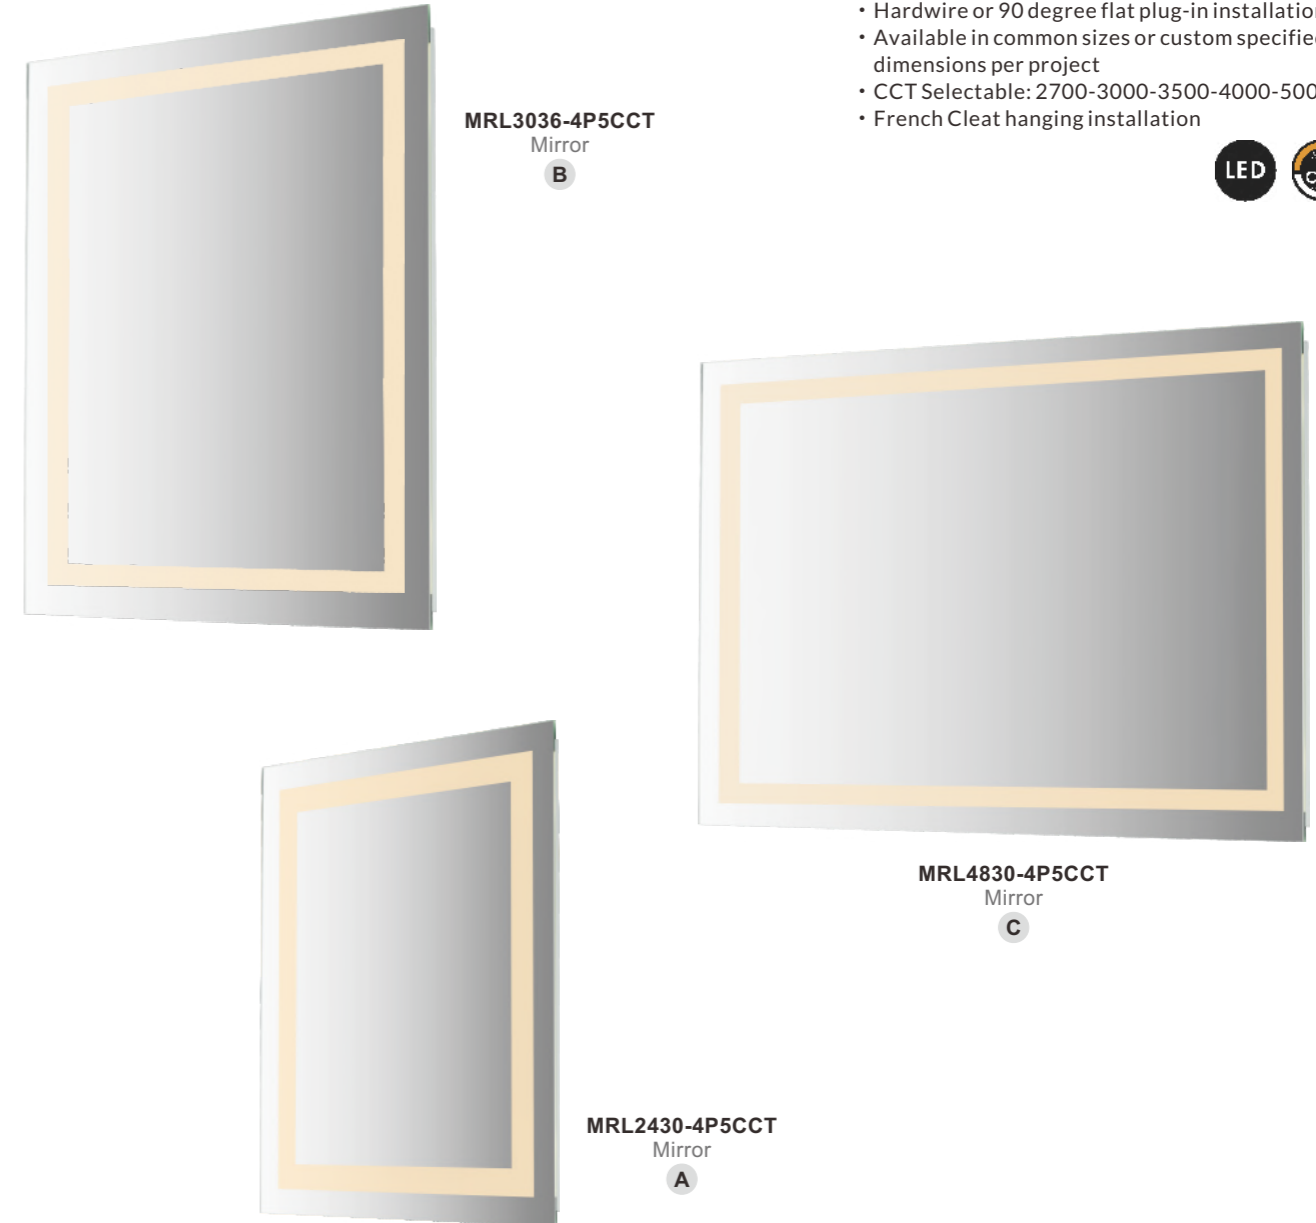

MRL3036-4P5CCT
Mirror
B

MRL4830-4P5CCT
Mirror
C

MRL2430-4P5CCT
Mirror
A

ITEM#	LAMPING	DIMENSION	LUMENS			Additional Info.
			CRI	INIT.	DEL.	
A	MRL2430-4P5CCT 40W LED 2700-3000-3500-4000-5000K (Inte.)	24"W x 30"H x 2"Ext.	90+	3600	1080	
B	MRL3036-4P5CCT 50W LED 2700-3000-3500-4000-5000K (Inte.)	30"W x 36"H x 2"Ext.	90+	4600	1380	
C	MRL4830-4P5CCT 70W LED 2700-3000-3500-4000-5000K (Inte.)	48"W x 30"H x 2"Ext.	90+	6800	2040