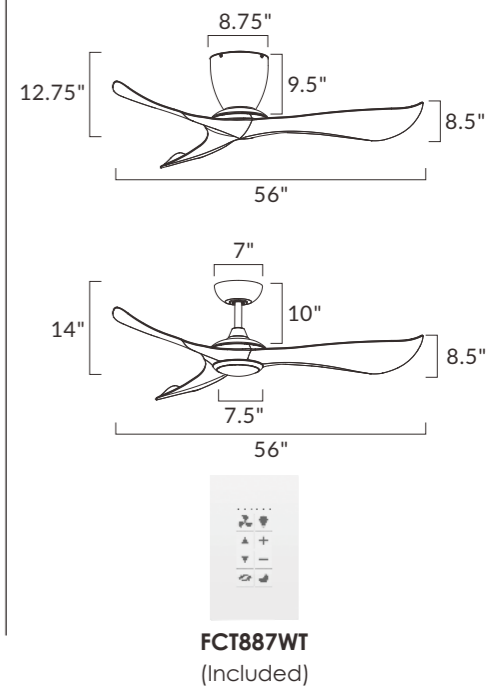

KEANU | 88753 | 88754 | 88755

Inspired by the effortless rhythm of a gentle breeze, the Keanu fan brings both form and function to indoor and outdoor spaces. Its graceful curve appears like carved wood but it is made of ABS blades designed for durability in Wet Location applications. The energy-efficient DC motor ensures quiet, powerful performance. Offering versatility for any setting, the Keanu is available as a close-to-ceiling hugger or with down rod options, with or without an integrated, CCT-tunable light kit. The LED is adjustable from a warm 2700K to bright 5000K. Choose from Matte White, Matte Black, or Satin Nickel finishes, with Teak wood blade options for Matte White and Walnut wood blades for Matte Black. Complete with a DC wall control, the Keanu delivers a refreshing blend of modern design and year-round comfort.

Indoor/Outdoor | DC Motor | ABS Blades