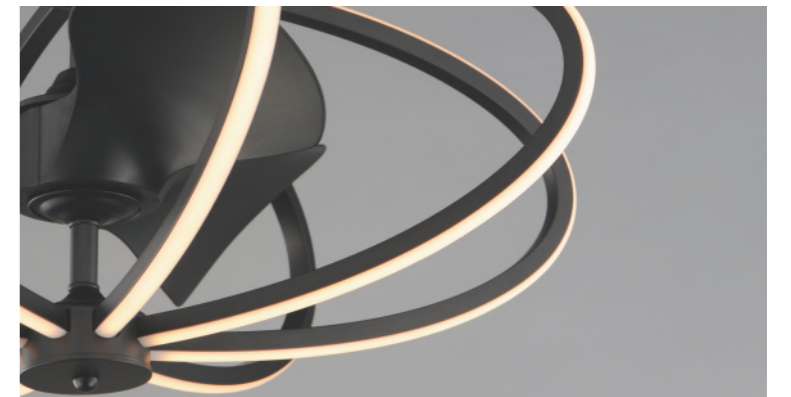

BLADES

MATERIAL: ABS
PITCH: 30°