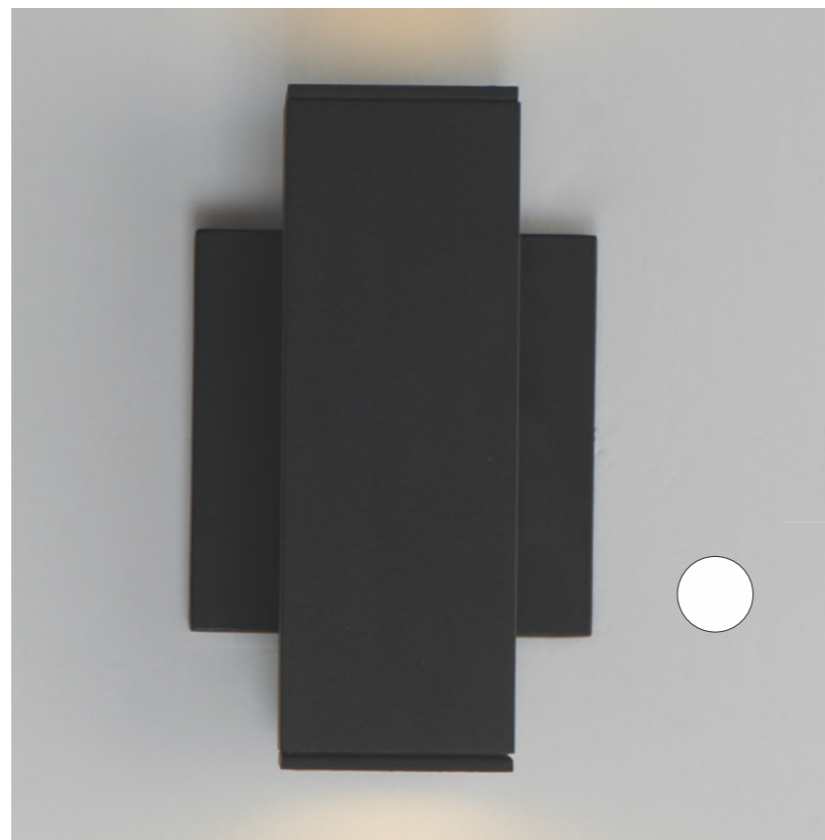

ITEM#	LAMPING	DIMENSION	HCO	BP	CRI	LUMENS		Additional Info.
							INIT.	DEL.	
A	86420	14W DC LED 3000K (Inte.)	2.5"W x 7.5"H x 3.25"Ext.	3.75"	4.5"W x 4.5"H	90+	1400	1260	LED DIM MET ADA DS
B	86422	14W DC LED 3000K (Inte.)	2.5"W x 15"H x 3.25"Ext.	7.5"	4.5"W x 4.5"H	90+	1400	1090	LED DIM MET ADA DS

Finish: Black (BK)