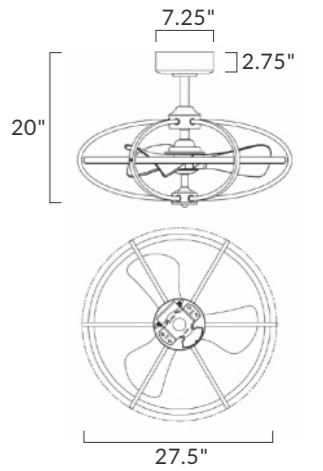

27.5" CORONA

CORONA | 61001

Taking the standard fan to the next level, Fandelights such as this one house a Wifi-enabled fan within a decorative chandelier frame. This transitional look features a minimalistic frame finished in your choice of Matte Black or Satin Nickel and a downward directed ring of LED illumination. The Wi-Fi enabled functions control the light intensity, color temperature, and speed of the fan. They can be operated by the remote provided or popular Smart Home applications from your phone or other electronic device.

Indoor | DC Motor | ABS Blades | Wi-Fi Enabled | White Tunable | Dimmable

61001	LAMPING	DIMENSIONS	ENERGY INFO AT HIGH SPEED	DOWNRODS
	30W PCB LED COLOR TEMP: 2700-4000K CRI: 80+ LUMENS: 1m 2220 DELIVERED	27.5" D x 20" H BLADE: 3 x 22"	AIRFLOW: 2600 CFM AIRFLOW EFFECIENCY: 130 CFM / W ELECTRICITY USE: 20W	12" (FRD0112) 18" (FRD0118) 24" (FRD0124) 30" (FRD0130) 36" (FRD0136)

Includes:
6" Downrod

FINISH & MATERIAL

- BLACK (BK)
- SATIN NICKEL (SN)

BLADES

MATERIAL: ABS
PITCH: 30°