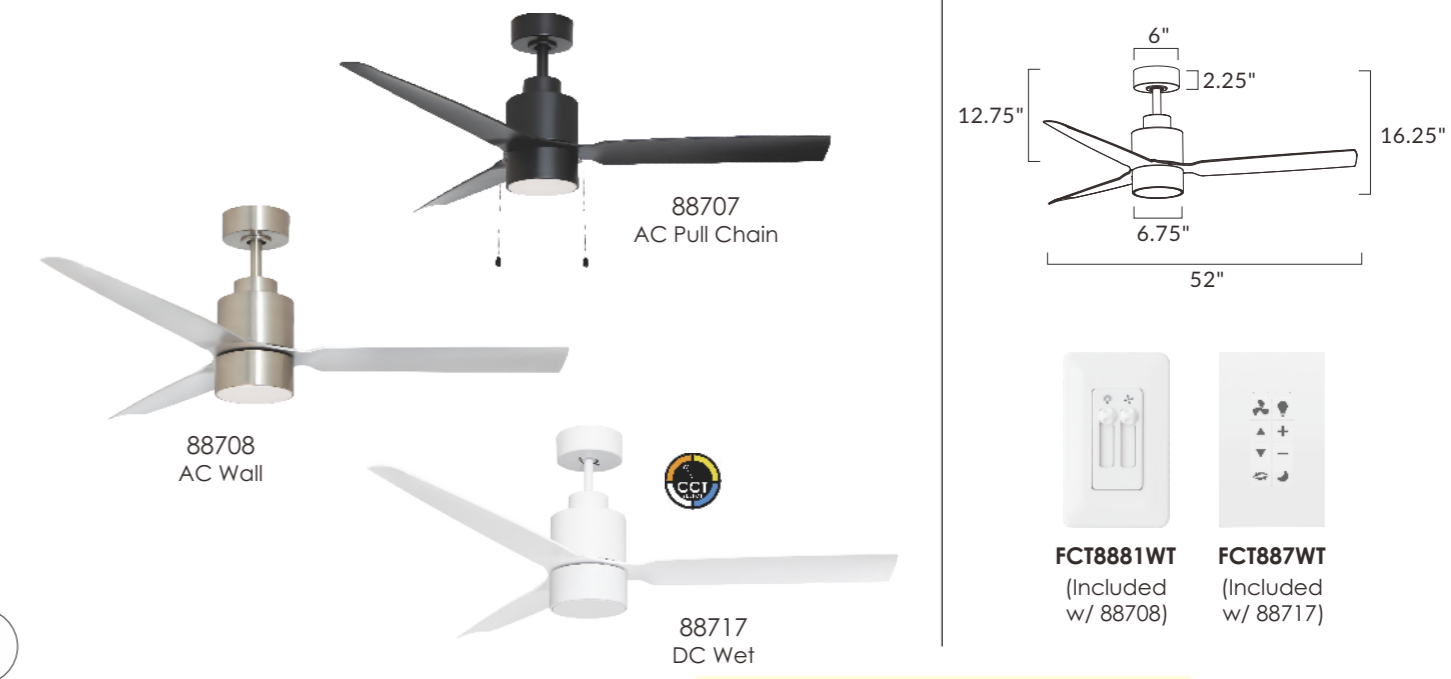

FALCON | 88707 | 88708 | 88717

Combining sleek, modern style with a smaller housing and versatile options. Featuring a streamlined cylinder housing and weatherproof ABS blades, the Falcon is available in multiple technical configurations to suit any application. Choose a high-efficiency DC motor with Wet Location construction, ideal for outdoor use, paired with a hardwired DC wall control, or opt for more economical AC motor options with pull chain or wall control configurations. Finishes include Matte Black, Matte White, or Satin Nickel, with the option to elevate the design using Walnut hydro-transferred ABS blades. Damp or Wet Rated, the Falcon is perfect for both indoor and outdoor applications, delivering style and functionality in one sophisticated package.

Indoor/Outdoor | AC or DC Motor | ABS Blades

	LAMPING	DIMENSIONS	ENERGY INFO AT HIGH SPEED	DOWNRODS
88707	18W PCB LED COLOR TEMP: 3000K, CRI: 90+ LUMENS: 1m 945 DELIVERED	52" D x 16.25" H BLADE: 3 x 24.8"	AIRFLOW: 4500 CFM AIRFLOW EFFICIENCY: 78.94 CFM / W ELECTRICITY USE: 57W	12" (FRD10012) 18" (FRD10018) 24" (FRD10024) 36" (FRD10036) 48" (FRD10048) 60" (FRD10060) 72" (FRD10072) *Only available in Powder Coat finishes
88708	18W PCB LED COLOR TEMP: 3000K, CRI: 82.72+ LUMENS: 1m 945 DELIVERED	52" D x 16.25" H BLADE: 3 x 24.8"	AIRFLOW: 4500 CFM AIRFLOW EFFICIENCY: 78.94 CFM / W ELECTRICITY USE: 57W	
88717	18W PCB LED COLOR TEMP: 3000K, CRI: 90+ LUMENS: 1m 945 DELIVERED	52" D x 16.25" H BLADE: 3 x 24.8"	AIRFLOW: 5256 CFM AIRFLOW EFFICIENCY: 167.5 CFM / W ELECTRICITY USE: 31.38W	

FINISH & MATERIAL   **BLADES**   **Includes:** 6" Downrod

BLACK (BK)
 BLACK / WALNUT (BKWN)
MATERIAL: ABS
 Matte White (MW)
 SATIN NICKEL (SN)
PITCH: 18°

DC
AC
LED
DAMP
CCT
DIM
E15
E17
E26
E27
E29
E30
E31
E32
E33
E34
E35
E36
E37
E38
E39
E40
E41
E42
E43
E44
E45
E46
E47
E48
E49
E50
E51
E52
E53
E54
E55
E56
E57
E58
E59
E60
E61
E62
E63
E64
E65
E66
E67
E68
E69
E70
E71
E72
E73
E74
E75
E76
E77
E78
E79
E80
E81
E82
E83
E84
E85
E86
E87
E88
E89
E90
E91
E92
E93
E94
E95
E96
E97
E98
E99
E100