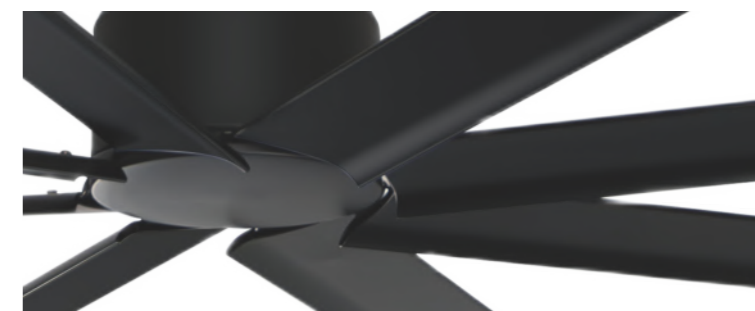

BLADES

MATERIAL: ABS or Aluminum
PITCH: 18°