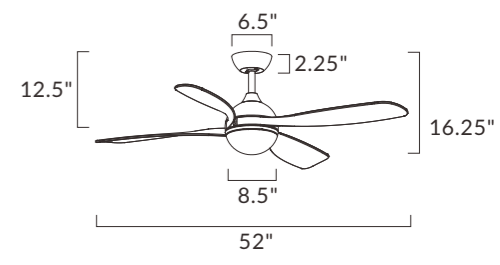

BOLA | 88811

Modern and chic, the Bola collection elevates the standard fan with its beautifully balanced design. A sleek globe frame seamlessly separates the top DC motor housing from the lower LED light kit, while gracefully curved solid wood blades add a touch of natural sophistication. The energy-efficient DC motor ensures quiet operation, while the included remote control allows you to customize the CCT-tunable LED light, from warm to bright, for the perfect ambiance. Available in 52" blade span and finishes in Matte White, Matte Black, Satin Nickel with white blades, or Natural Aged Brass with white ABS blades. Suitable for dry locations, Bola merges form and function with effortless charm.

Indoor | DC Motor | ABS Blades