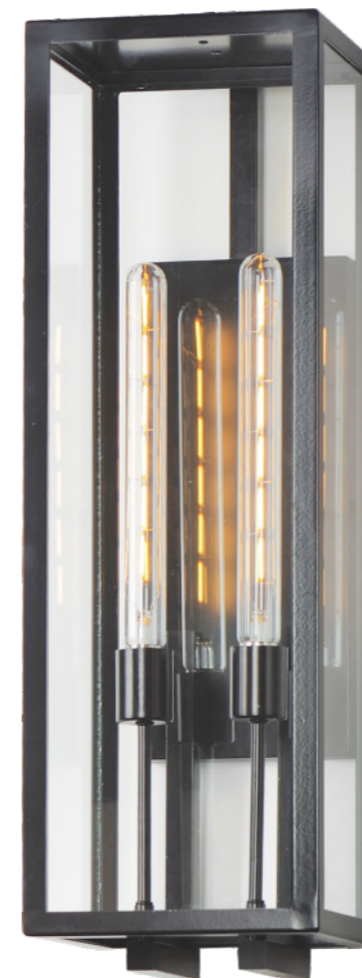

30096CLDBZ
Outdoor Wall
A