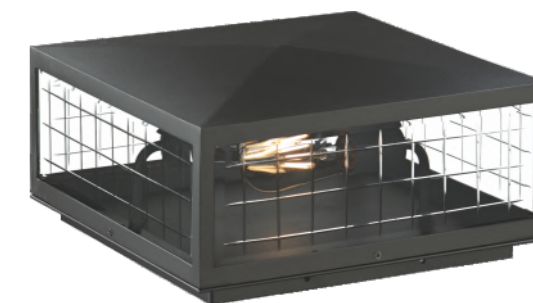

30691CLBK
Outdoor Wall
B

30692CLBK
Outdoor Wall
C

30693CLBK
Outdoor Wall
D

30694CLBK
Outdoor Wall
E

30699CLBK
Outdoor Post
F

30690CLBK
Outdoor Deck Light
A

- Square cut pattern on clear glass panels
- Matte Black finish
- Anti-corrosive Die Cast Aluminum construction