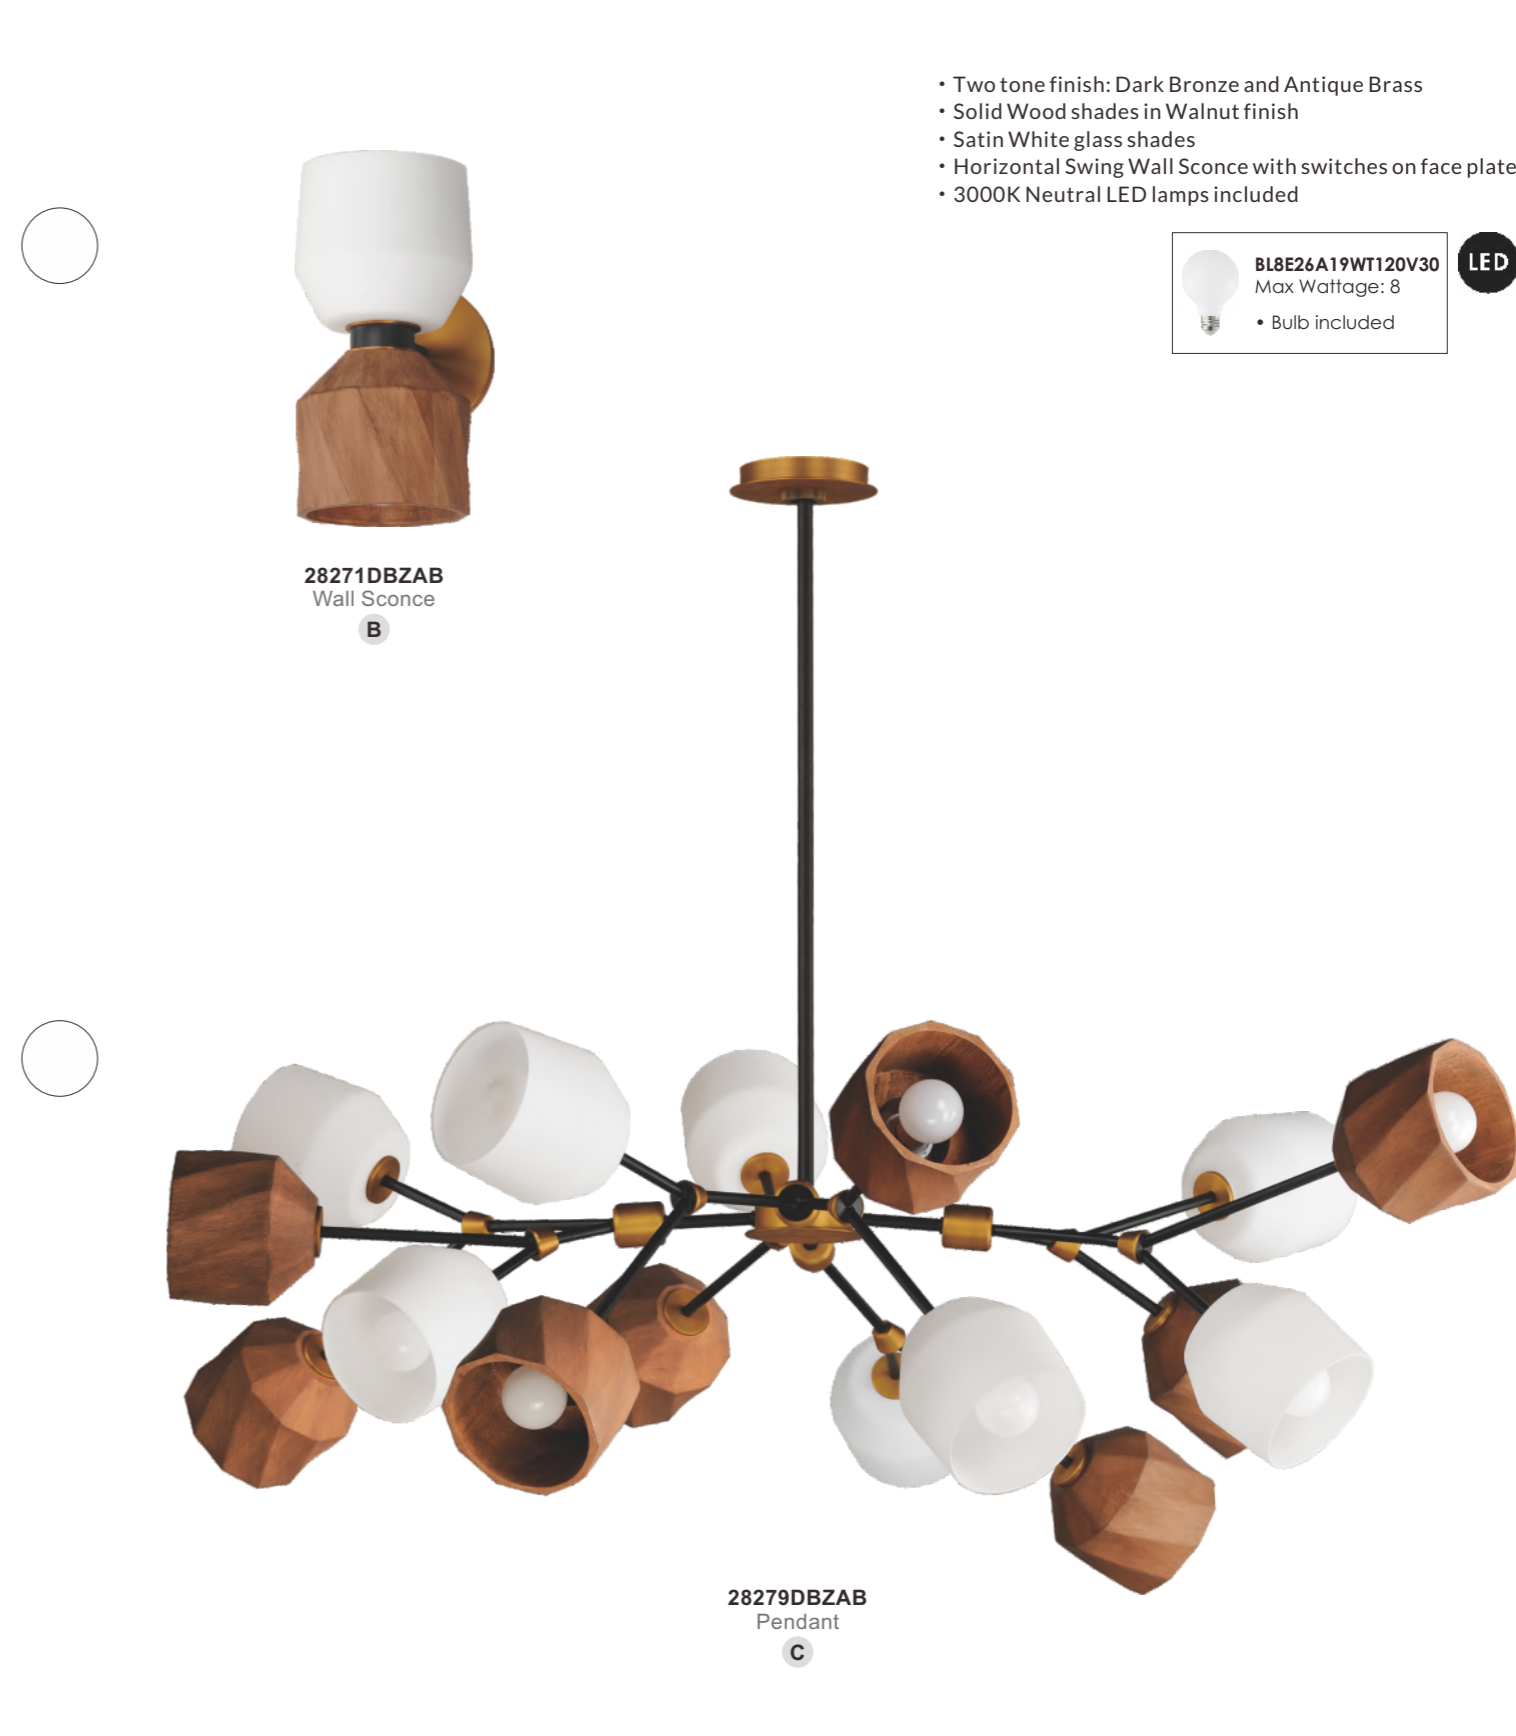

Finish Options: Lava shade (LV) Travertine shade (TV) Black (BK) Oyster (OY)

28278DBZAB
Pendant
A

AKIMBO

This stylish modern chandelier combines solid wood shades with warm bronze and brass tones for a striking, transitional look. Featuring arms akimbo, the design pairs walnut-stained oak with Satin White glass shades, offering a sophisticated blend of materials and providing glare-free, ambient lighting. A coordinating swing-arm wall sconce extends horizontally with a sturdy, attractive arm structure. A simpler two light wall sconce also pairs well with the collection. Finished in a two-tone Dark Bronze and Antique Brass, and complemented by the natural wood tones, this collection easily blends with a variety of styles. LED lamps are included with each fixture, ensuring energy efficiency and convenience.