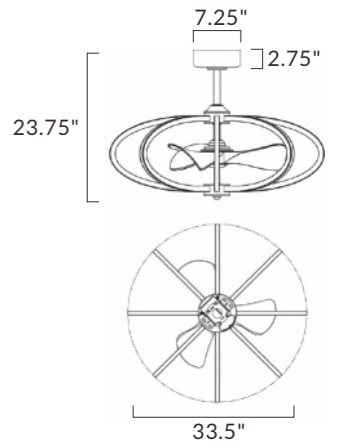

33.5" SOLSTICE

SOLSTICE | 61005

The Solstice Chandelier with Fan houses three innovatively curved fan blades within a cage of artfully bent Satin Nickel channel to create a classic form in light. Built in Wi-Fi allows you to control your fan speed from your favorite device.

Indoor | DC Motor | ABS Blades | Wi-Fi Enabled | White Tunable | Dimmable

61005		LAMPING	DIMENSIONS	ENERGY INFO AT HIGH SPEED	DOWNRODS
		60W LED Integrated, White Tuneable COLOR TEMP: 2700-4000K CRI: 90+ LUMENS: 1m 4320 DELIVERED	33.5" D x 23.75" H BLADE: 3 x 22"	AIRFLOW: 2600 CFM AIRFLOW EFFICIENCY: 130 CFM / W ELECTRICITY USE: 20W	12" (FRD0112) 18" (FRD0118) 24" (FRD0124) 30" (FRD0130) 36" (FRD0136)

Includes:
8" Downrod

FINISH & MATERIAL

- BLACK (BK)
- SATIN NICKEL (SN)

BLADES

MATERIAL: ABS
PITCH: 30°