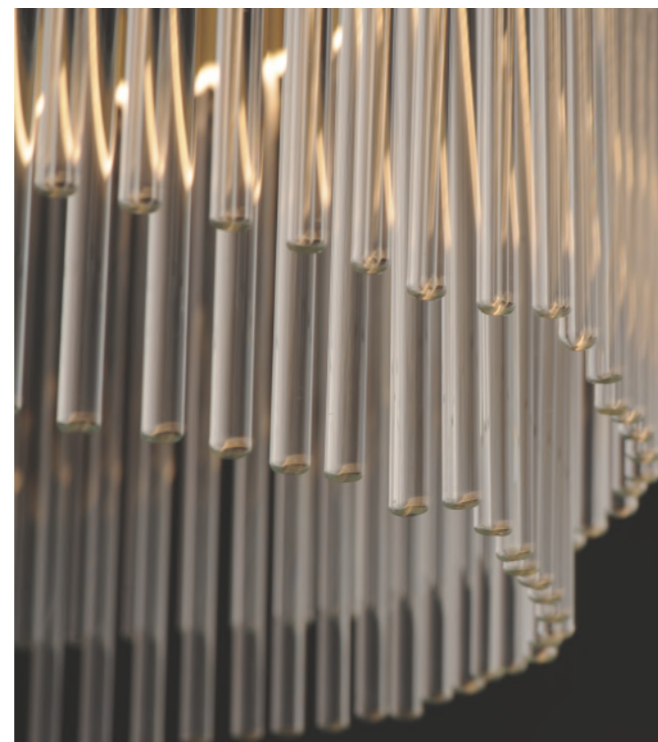

Finish: Iceberg glass (IB) Natural Aged Brass (NAB)

JOLIE

Clear glass rods elegantly curve to drape over a metal frame, encasing an integrated LED light source within. These ornamental glass rods form a luminous curtain, softly illuminated by the LEDs. The LED light source features an adjustable color temperature, allowing you to effortlessly switch between warm 3000K, neutral 3500K, and cool 4000K settings to suit any ambiance. Suspended by intricately designed chain links, the jewel-like glass skirt adds a touch of sophistication and refinement. Choose from two stunning frame finishes: Natural Aged Brass or Polished Nickel.