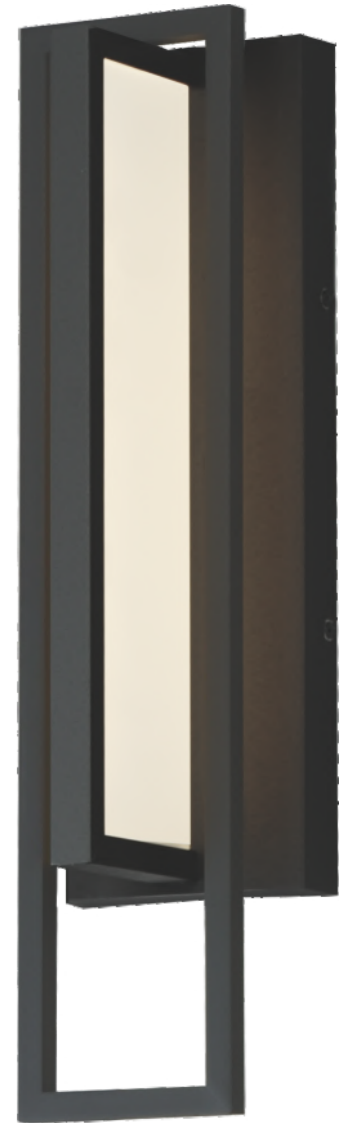

40654BK
Outdoor Wall
C