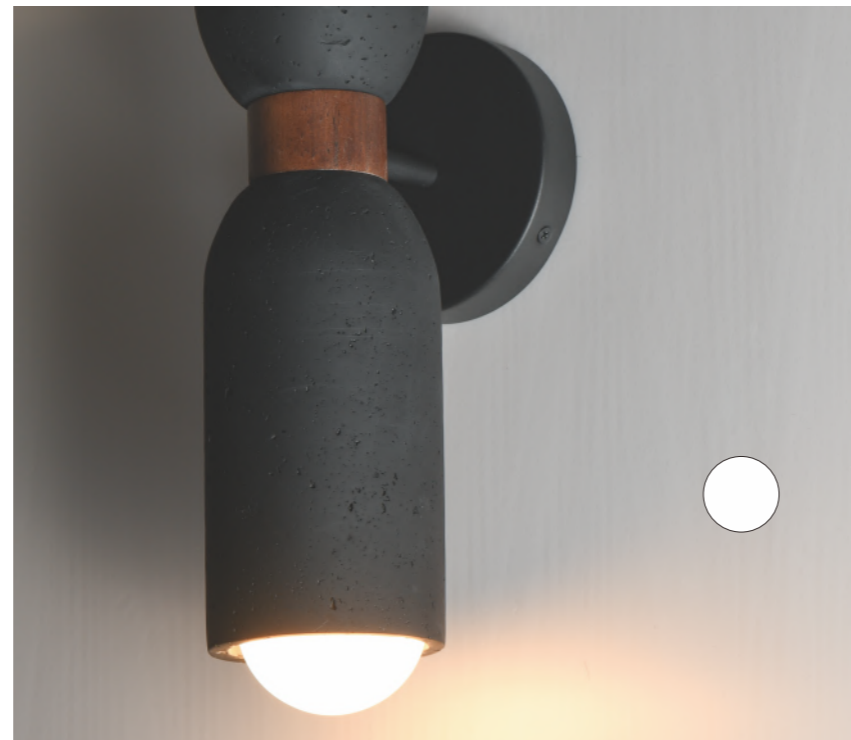

10625 LVBK, TVOY
Chandelier

A