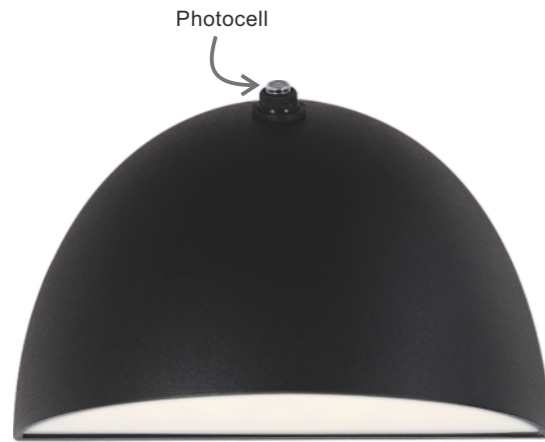

Photocell

52122 ABZ/PHC, BK/PHC, SV/PHC
Outdoor Wall

B