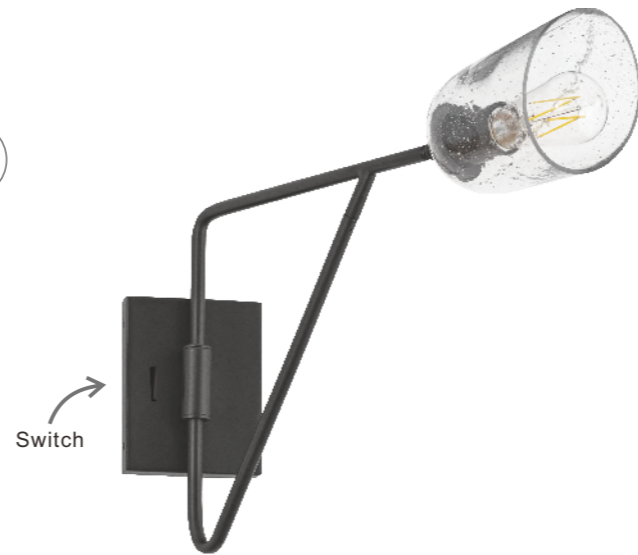

26261SSDBZ
Swing Arm Wall Sconce
C

- Thick blown glass with an irregular bubble pattern
- Adjustable swivels on the frame let you direct light
- Single sconce can be installed facing up or down
- Swing-arm sconce features an integrated switch for added convenience
- Matte Black finish complements modern industrial and contemporary interiors.

KEPPE

The Keppe Collection brings stylish modern industrial design to your space with its thick blown glass shades featuring an eye-catching bubble pattern. Finished in Matte Black, the sleek frame includes adjustable swivels, allowing you to position the light in various directions for optimal functionality. The collection includes two versatile wall sconces: a single sconce that can be installed facing up or down, and a swing-arm sconce with an integrated switch, combining practicality with bold design.