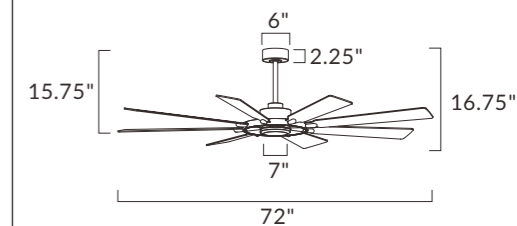

Indoor | DC Motor | Plywood Blades | Reversible Blades

REVERSIBLE BLADES

88878

88878

REVERSIBLE BLADES

REM8883WT
(Included)

	LAMPING	DIMENSIONS	ENERGY INFO AT HIGH SPEED	DOWNRODS
88878	24W LED COLOR TEMP: 2700-3000-4000K CRI: 90+ LUMENS: 1m 1180 DELIVERED	72" D x 16.75" H BLADE: 8 x 28.25"	AIRFLOW: 10065 CFM AIRFLOW EFFECIENCY: 258 CFM / W ELECTRICITY USE: 40W	6" (FRD06) 12" (FRD12) 18" (FRD18) 24" (FRD24) 36" (FRD36) 48" (FRD48) 60" (FRD60) 72" (FRD72)