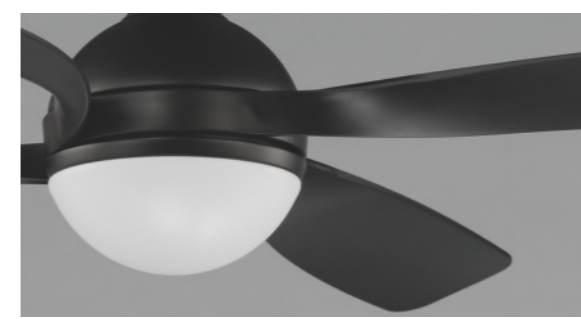

BLADES

MATERIAL: ABS
PITCH: 12°