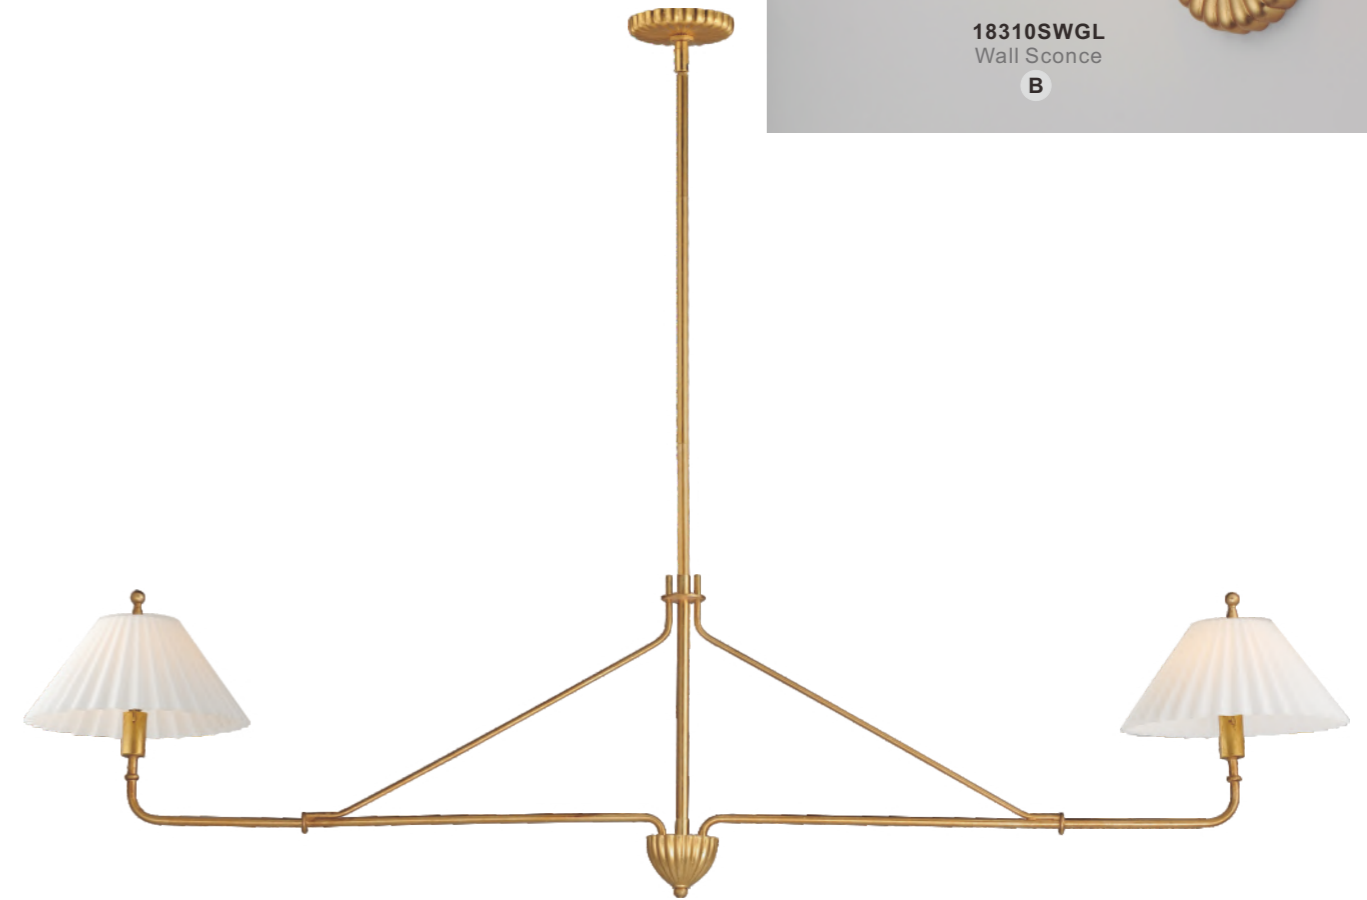

18310SWGL
Wall Sconce

18312SWGL
Chandelier

C

ITEM#	LAMPING	DIMENSION	HCO	Additional Info.
B 18310	1 x 60W CA, Incan.	10.25"W x 16.5"H x 10.75"Ext.	14"	
C 18312	2 x 60W CA, Incan.	60.25"L x 10.25"W x 14.75"H, 59.5"OAH		

Finish: Satin White shade (SW) Gold Leaf (GL)