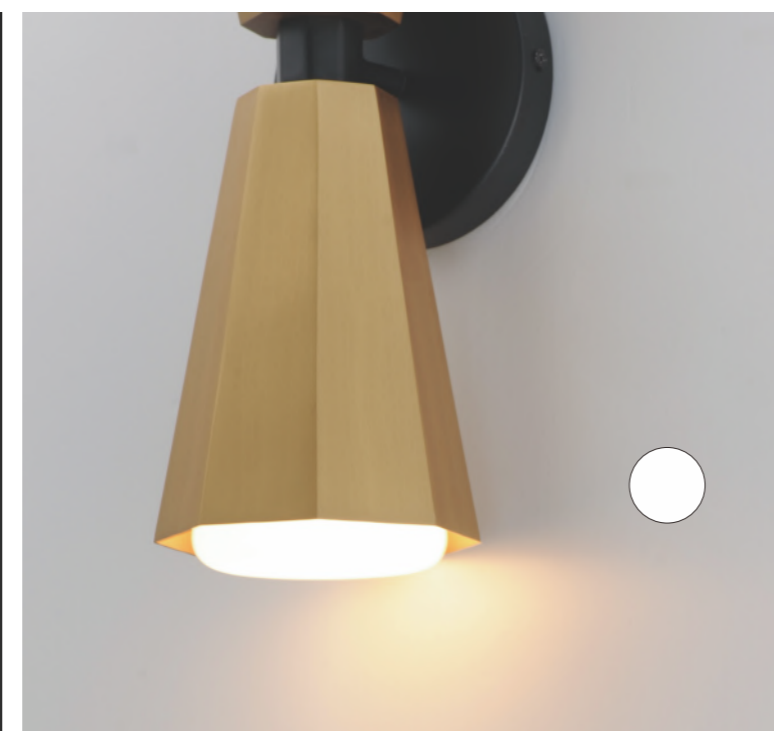

ITEM#	LAMPING	DIMENSION
A	10815	4 x 60W MB, Incan.	33"L x 33"W x 10.25"H, 55.75"OAH
B	10819	2 x 60W MB, Incan.	16"L x 12"W x 4.25"H

Finish: Satin White glass (SW) Black (BK) Antique Brass (AB)