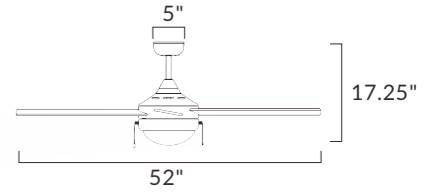

QUATTRO | 88794

Featuring four straight fan blades in black on one side and silver on the other, as well as a black and matte white variant, the Quattro fan offers a modern yet transitional style at affordable prices. LED JA8 compatible lamps and a wall control or pull chain are supplied to power the fan.

Indoor | AC Motor | Plywood Blades | Reversible Blades