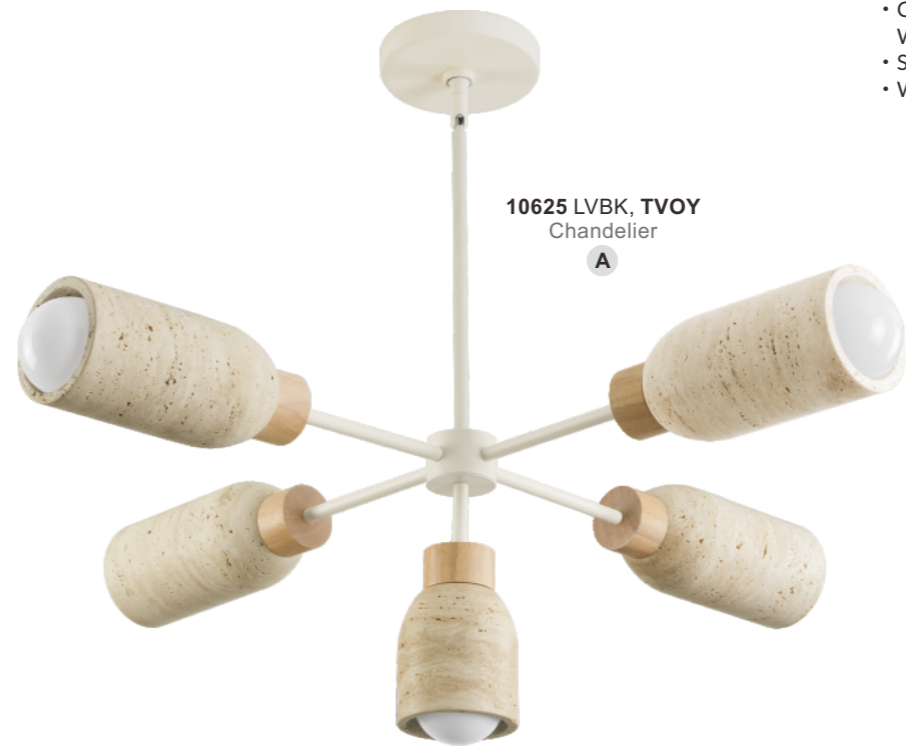

10625 LVBK, TVOY
Chandelier

A