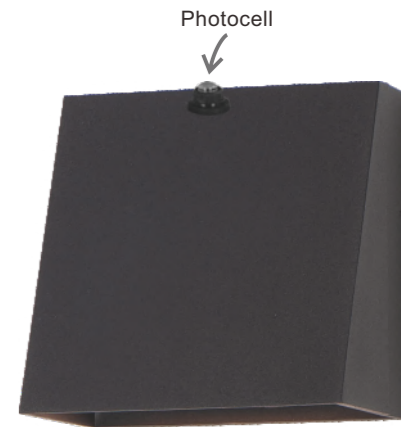

Photocell

52120 ABZ/PHC, BK/PHC
Outdoor Wall

F