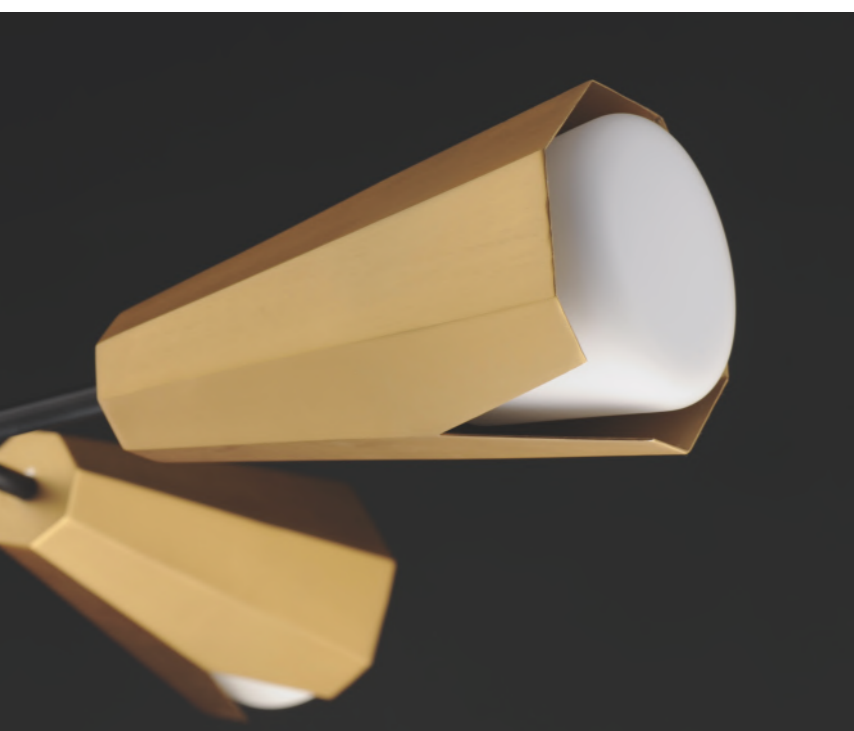

ITEM#	LAMPING	DIMENSION
A	10815	4 x 60W MB, Incan.	33"L x 33"W x 10.25"H, 55.75"OAH
B	10819	2 x 60W MB, Incan.	16"L x 12"W x 4.25"H

Finish: Satin White glass (SW) Black (BK) Antique Brass (AB)