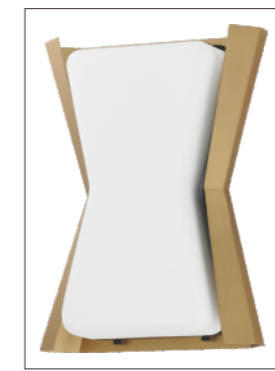

• Wall Mounted