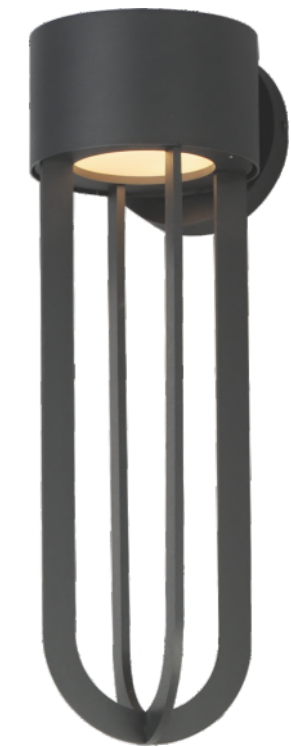

40680BK
Outdoor Flush Mount

A

40683BK
Outdoor Pendant

C

40682BK
Outdoor Wall

B

40684BK
Outdoor Wall

D