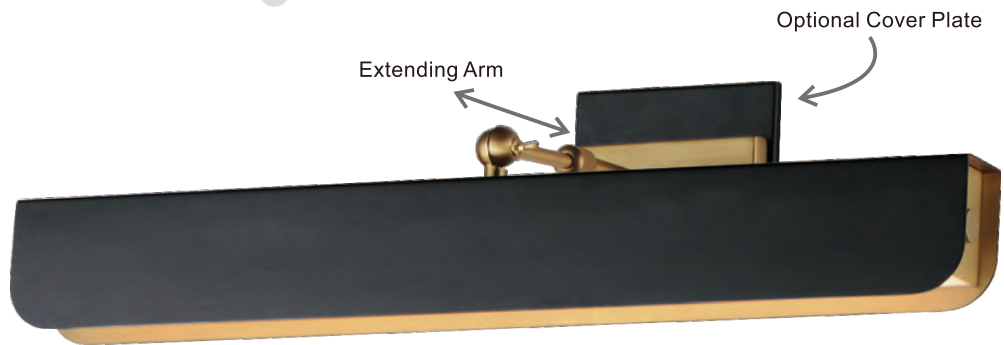

10712WTBKNAB
Wall Sconce
C