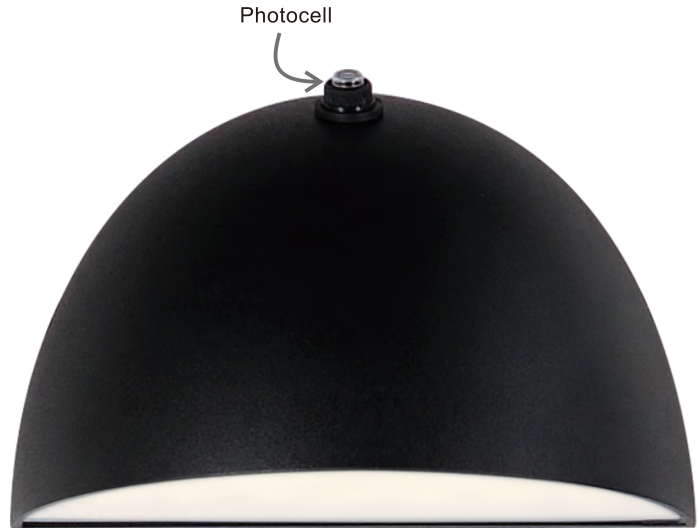

52122 ABZ/PHC, BK/PHC, SV/PHC
Outdoor Wall

B