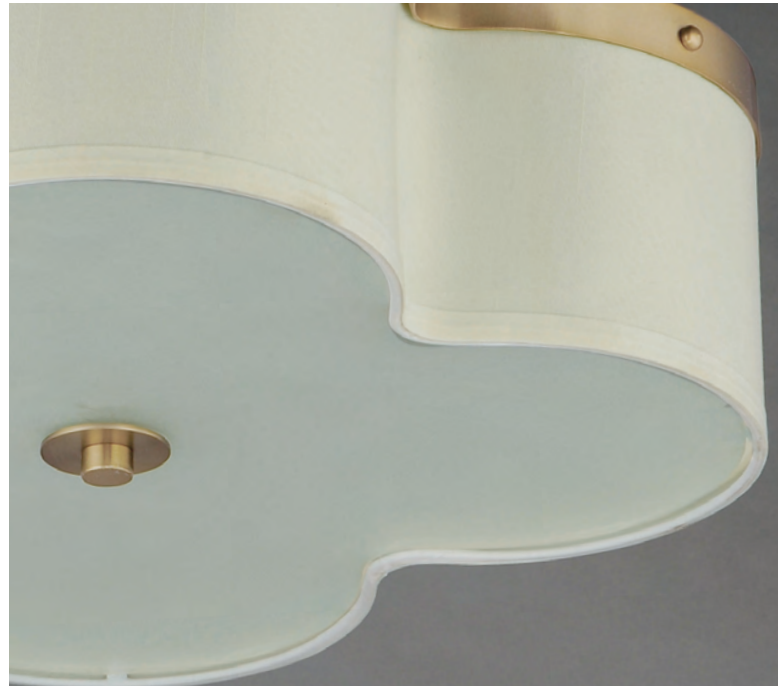

CLOVER

Honoring the traditional scalloped shade design in a range of materials, flush mounts are available in your choice of fabric, metal, or glass shades. The fabric shade features an Off-White linen fabric and is accented with Aged Brass metalwork. In the glass iteration, opal white glass features glossy elegant appeal with metal accents in Natural Aged Brass or Dark Bronze. The final iteration of metal shades has a white glass diffuser and metalwork finished in Polished Nickel or Natural Aged Brass.