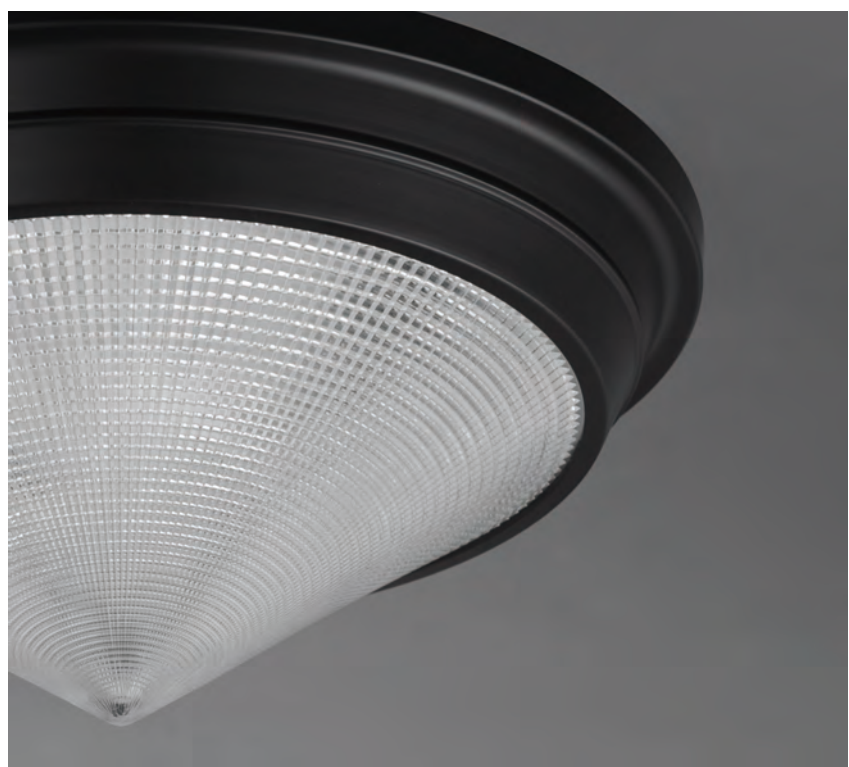

HARGREAVES

A prismatic diffusion of light is housed within pressed cone glass shades. Choose from pendants with tapered metal halves that conceal the light source or glass shades that are supported by a metal ring. Coordinating bath vanity lights complete the collection.