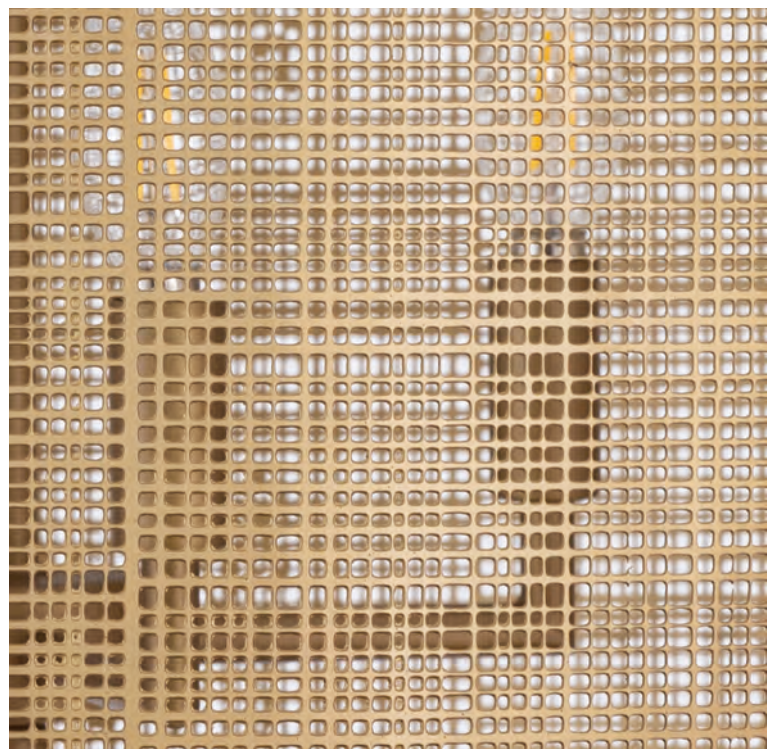

HATCHER

A crosshatching etched pattern on metal shades finished in Gold or Matte Black powder coated finishes. Available in multiple sizes of pendants and matching ADA compliant wall sconce.