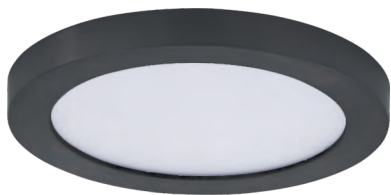

57690 WTBK, WTSN, WTWT
Flush Mount

A