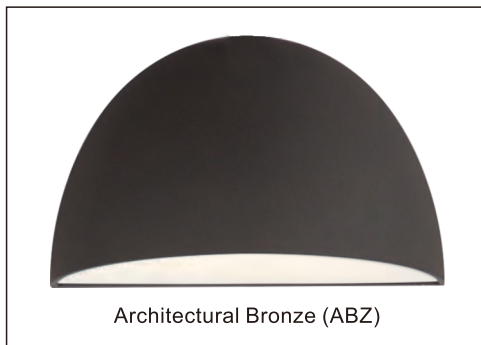

Architectural Bronze (ABZ)

ITEM#	LAMPING	DIMENSION	HOC	CRI	LUMENS		Additional Info.
					INIT.	DEL.	
A 52122	15W LED PCB 3000K (Inte.)	7"W x 4.5"H x 3.5"Ext.	2.32"	80+	880	820	120-277V Input
B 52122/PHC	15W LED PCB 3000K (Inte.)	7"W x 4.5"H x 3.5"Ext.	2.32"	80+	880	820	120-277V Input, with photocell

Finish Options: Architectural Bronze (ABZ) Black (BK) Silver (SV)