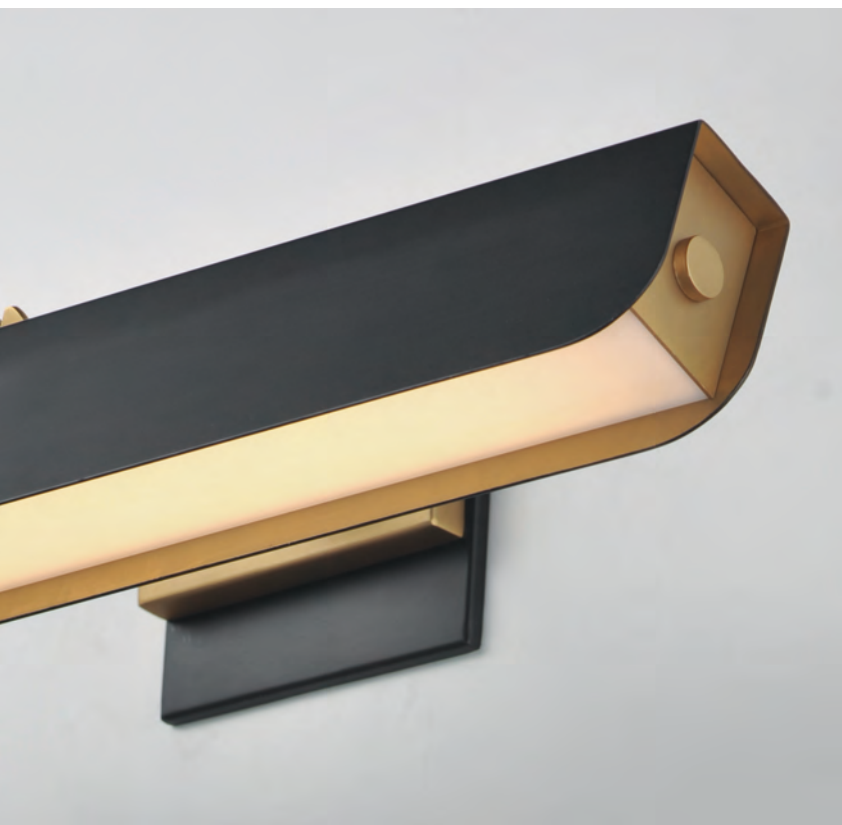

MILES

Tapered metal shades are finished in contrasting two-tones of Matte Black and Natural Aged Brass. Dedicated LED light sources cast even lighting across white polycarbonate diffusers. Available in two sizes of flush mount and a dual-plate picture light configuration, these collections provide ample lighting and energy efficient light sources.