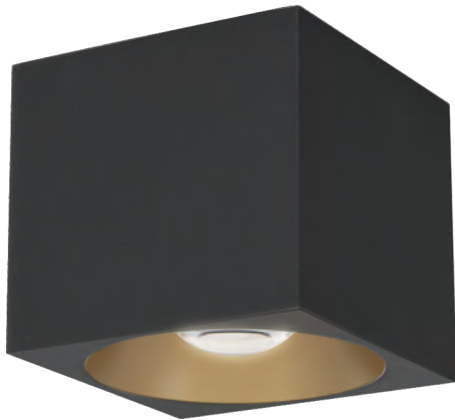

- Round and Square configurations
- Energy Star and Title 24 Listed

LED

**86212 BK, WT**  
Indoor/Outdoor Flush Mount

A

**86214 BK, WT**  
Indoor/Outdoor Wall

C

**86213BK**  
Indoor/Outdoor Flush Mount

B