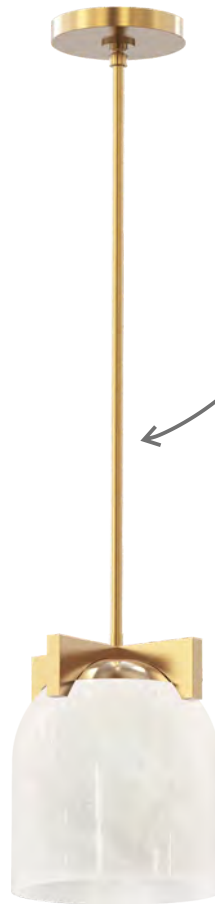

SCOOP

- Available in 3 finishes: Matte Black, Polished Chrome or Natural Aged Brass
- Choose from glossy Marble glass or Clear glass shades
- Can be installed facing up or down

MRNAB

21230 CLBK, CLNAB, CLPC, MRBK, MRNAB, MRPC
Pendant/Flush Mount

A

ITEM#	LAMPING	DIMENSION
A 21230	1 x 60W MB, Incan.	8"L x 8"W x 9.5"H, 54.5"OAH

Finish Options: Clear glass (CL) Marble glass (MR) Black (BK)
Natural Aged Brass (NAB) Polished Chrome (PC)