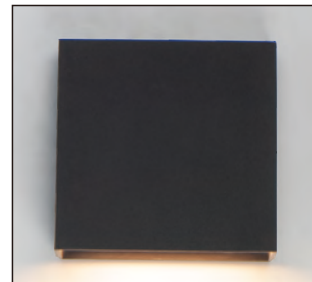

ITEM#	LAMPING	DIMENSION	HCO	BP	CRI	LUMENS		Additional Info.
						INIT.	DEL.	
C 52120/MSP	15W PCB LED 3000K (Inte.)	5.5"W x 7"H x 4"Ext.	4.25"	5.5"W x 5.5"H	90+	1050	750	LED, DMG, W11, ♿, WithMSP
D 52120	15W PCB LED 3000K (Inte.)	5.5"W x 5.5"H x 4"Ext.	2.75"	5.5"W x 5.5"H	90+	495	475	LED, DMG, T, W11, DS, ♿
E 52124	20W PCB LED 3000K (Inte.)	9"W x 8"H x 4"Ext.	4"	9"W x 8"H	90+	2000	1500	LED, DMG, W11, ♿

Finish Options: Architectural Bronze (ABZ) Black(BK) Silver (SV)