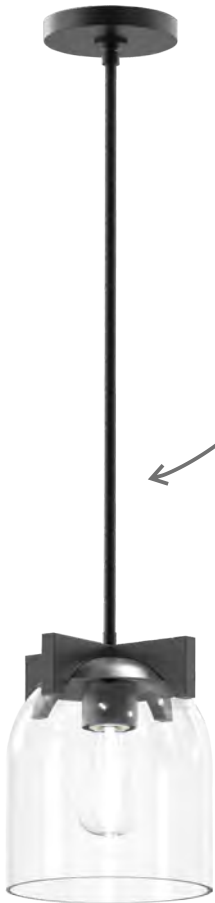

SCOOP

- Available in 3 finishes: Matte Black, Polished Chrome or Natural Aged Brass
- Choose from glossy Marble glass or Clear glass shades
- Can be installed facing up or down

CLBK