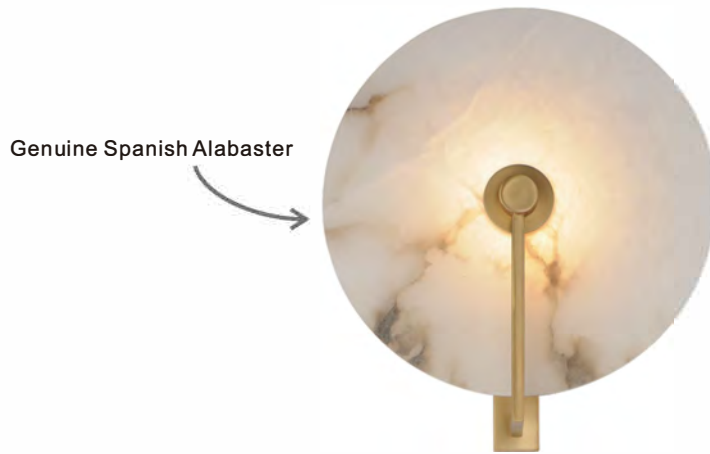

QUARRY

- Genuine Spanish Alabaster
- Finished in Darkened Bronze or Natural Aged Brass
- Integrated LED lighting without drivers
- CRI 90+, 3000K

LED

18201 WADBZ, WANAB
Wall Sconce

B