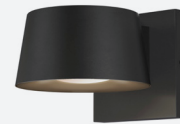

GATEWAY LED
51117BK/PHC

7" W x 5" H x 7.25" Ext
Black
9W, 3000K (440lm Del.)