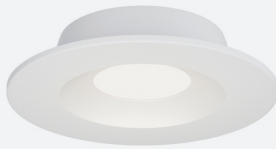

CRISP

120V

CRISP - ROUND
87664WT
5" D x 1.5" H
White | White / Black
12W, 3000K (1000lm Del.)