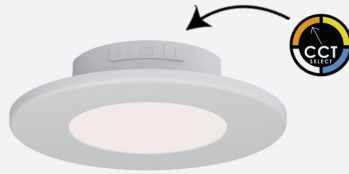

TRIM: 0-10V
57882WTWT

7" D x 1" H
White | Black
15W, 3000K (1450lm Del.)

INCREDIBLE RECESSED LOOKS! SIMPLE SURFACE MOUNT INSTALLATION

SNUG

CCT SELECT

SNUG
87653WTWT
4.75" D x 1" H
White
11W LED, 3000K (750lm Del.)