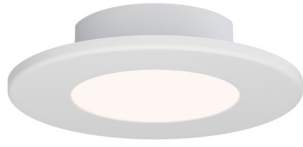

**INCREDIBLE RECESSED LOOKS!
SIMPLE SURFACE MOUNT INSTALLATION!**

SNUG

- 120V
- Color Select Options

**SNUG LED TRIAC OR ELV
87653WTWT**
4.75" W x 1" H
11W LED, 3000K (750lm)
White