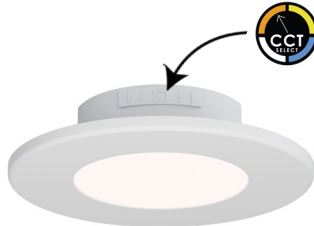

**SNUG LED TRIAC OR ELV
87655WTWT**
4.75" W x 1" H
11W LED, 27-30-35-40-50 K (800lm)
White