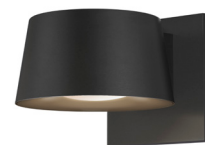

PHOTOCELL OPTIONS AVAILABLE

GATEWAY LED
51117BK
5" W x 5" H x 6.75" Ext
Black