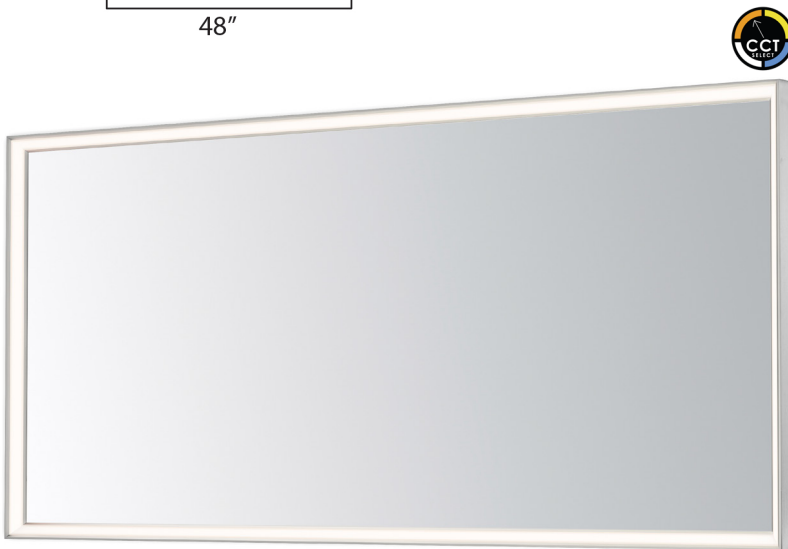

BEVEL

- Miter cut beveled edge acrylic
- Available in Brushed Black or Satin Nickel
- Discreet touch dimmable switch on frame
- 2 CCT Select: 3000K - 4000K
- Plug in or Direct Wire
- CRI 90+