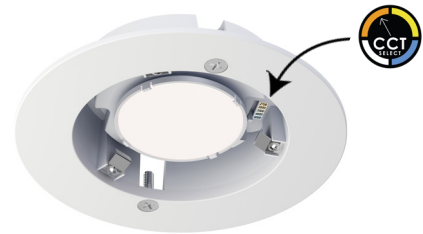

**CRISP**

- 120V

**CRISP LED - ROUND  
87664WTBK**  
4.75" W x 1.5" H  
White | **White/Black**  
12W, 3000K (1000lm)

**87664WTBK**

**CRISP LED - SQUARE  
87674WT**  
5" W x 1.5" H  
White | White/Black  
12W LED, 3000K (1000lm)

**87674WT**

**87665WT  
5 CCT SELECT!**

*Accessible switch after installation!*

**SWINGER**

- 120V
- Adjustable Flush Mount
- Beam Spread

**SWINGER  
86240BK**  
5.25" W x 3.25" H  
White | **Black**  
12W LED, 3000K (1030lm)