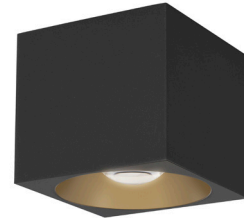

## CALDERA

- 120 - 277V
- 80 Degree Beam Angle

**CALDERA LED TRIAC**  
**86210WT**  
3.25" W x 1.5" H  
Black | White  
12W LED, 3000K (1200lm)

**MSC862WT**

## STOUT

- 120 - 277V
- 80 Degree Beam Angle
- Wet Rated
- Mud-in Bracket & Cover Plate  
Limit to fixtures under 15 lbs

**STOUT LED - ROUND**  
**86212WT**  
4.75" W x 4.75" H  
Black | White  
18W, 3000K (1500lm)