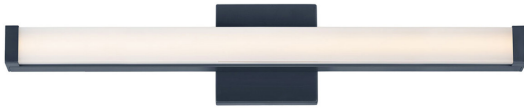

SPEC - CCT
52032BK

24" W x 1.75" H x 2.25" Ext
Black | Nickel | Chrome | Gold