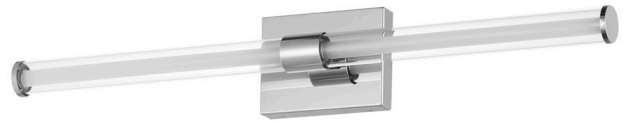

*DUAL MOUNTING PLATE*

**TUBO - 5CCT**  
**52502WTNAB**

24" W x 3" H x 3.5" Ext  
Black | **Natural Aged Brass** | Chrome | Satin Nickel

**LATITUDE - 5CCT**  
**E23422-BK**

24" W x 2.75" H x 2.75" Ext  
**Black** | Polished Chrome | Satin Nickel