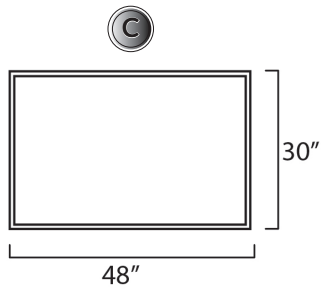

E42061-BBK-SN
Mirror