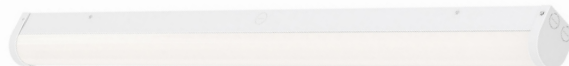

WORKSHOP

- 120 - 277

WORKSHOP
57526WT
3" W x 3.25" H
White
30W, 30-35-40-50K (4200lm)