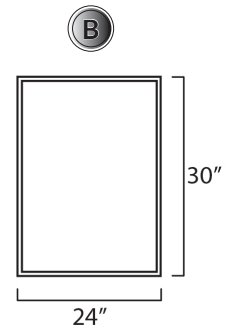

BEVEL

- Miter cut beveled edge acrylic
- Available in Brushed Black or Satin Nickel
- Discreet touch dimmable switch on frame
- 2 CCT Select: 3000K - 4000K
- Plug in or Direct Wire
- CRI 90+