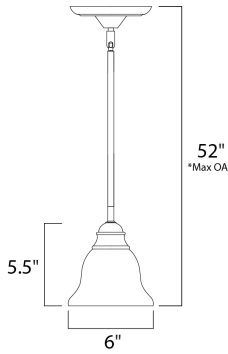

**PRODUCT DESCRIPTION**

A beautiful transitional collection with long flowing arms. Cool Ice glass perfectly compliments the rich Black finish.

**FINISHES OPTION**

 Black (BK)

**GLASS**

Ice IC

**MATERIAL**

Steel, Glass

**RATINGS**

cETLus  
Dry Location

**ADDITIONAL**

ADJUSTABLE  
SLOPE: 120  
OPERATING TEMPERATURE:  
-20°C (-4°F), 40°C (104°F)

\*max overall height

**MEASUREMENTS**

DIMENSION : 6" L x 6" W x 5.5" H  
MAX OAH : 52" OAH  
HANGING WEIGHT : 2.97 lb