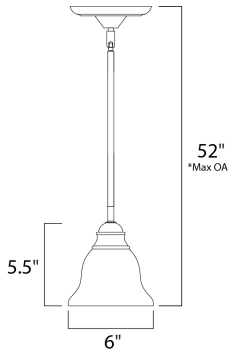

PRODUCT DESCRIPTION

A beautiful transitional collection with long flowing arms. Cool Ice glass perfectly compliments the rich Black finish.

FINISHES OPTION

 Black (BK)

GLASS

Ice IC

MATERIAL

Steel, Glass

RATINGS

cETLus
Dry Location

ADDITIONAL

ADJUSTABLE
SLOPE: 120
OPERATING TEMPERATURE:
-20°C (-4°F), 40°C (104°F)

*max overall height

MEASUREMENTS

DIMENSION : 6" L x 6" W x 5.5" H
MAX OAH : 52" OAH
HANGING WEIGHT : 2.97 lb