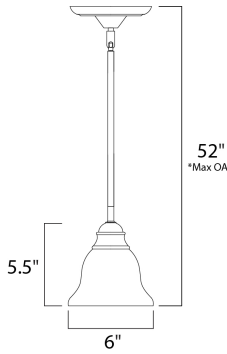

PRODUCT DESCRIPTION

A beautiful transitional collection with long flowing arms. Cool Ice glass perfectly compliments the rich Black finish.

FINISHES OPTION

 Black (BK)

GLASS

Ice IC

MATERIAL

Steel, Glass

RATINGS

cETLus
Dry Location

ADDITIONAL

ADJUSTABLE
SLOPE: 120
OPERATING TEMPERATURE:
-20°C (-4°F), 40°C (104°F)

*max overall height

MEASUREMENTS

DIMENSION : 6" L x 6" W x 5.5" H
MAX OAH : 52" OAH
HANGING WEIGHT : 2.97 lb