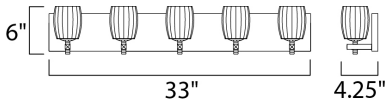

**MEASUREMENTS**

DIMENSION : 33" W x 6" H x 4.25" Ext  
 BACK PLATE : 33" W x 4.75" H x 3.25" HCO  
 HANGING WEIGHT : 11.95 lb

**LAMPING**

INPUT VOLTAGE : 120V  
 LUMENS : 1,400 Rated  
 BULB : 5 x 4W LED G9 , 20W Total  
 BULB INCLUDED : (Included)  
 DIMMABLE : Yes  
 CRI : 80+ CRI  
 COLOR\_TEMP : 3000K