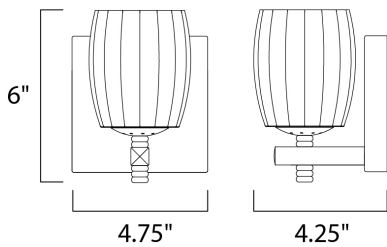

MEASUREMENTS

DIMENSION : 4.75" W x 6" H x 4.25" Ext
 MAX OAH : 4.75" W x 4.75" H
 HANGING WEIGHT : 2.33 lb

LAMPING

INPUT VOLTAGE : 120V
 LUMENS : 280 Rated
 BULB : 1 x 4W LED G9 , 4W Total
 BULB INCLUDED : (Included)
 DIMMABLE : Yes
 CRI : 80+ CRI
 COLOR_TEMP : 3000K