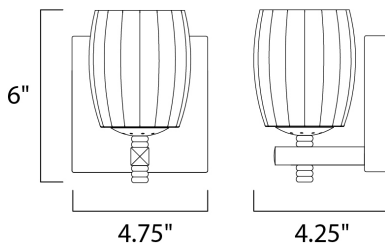

MEASUREMENTS

DIMENSION : 4.75" W x 6" H x 4.25" Ext
 MAX OAH : 4.75" W x 4.75" H
 HANGING WEIGHT : 2.33 lb

LAMPING

INPUT VOLTAGE : 120V
 LUMENS : 280 Rated
 BULB : 1 x 4W LED G9 , 4W Total
 BULB INCLUDED : (Included)
 DIMMABLE : Yes
 CRI : 80+ CRI
 COLOR_TEMP : 3000K