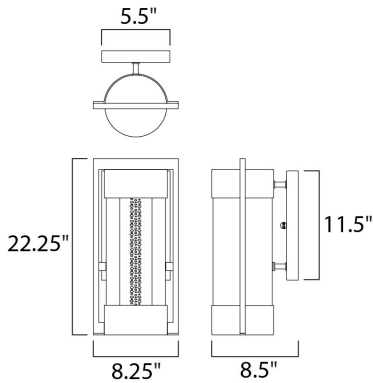

**PRODUCT DESCRIPTION**

The contemporary New Age LED outdoor collection features an aluminum frame finished in Textured Ebony supporting a Clear glass cylinder. A seeded acrylic post floats down the center, illuminated by LED for the ultimate in energy savings and low maintenance.

**MEASUREMENTS**

DIMENSION : 8.25" W x 22.25" H x 8.5" Ext  
 BACK PLATE : 5.5" W x 11.5" H x 6.5" HCO  
 HANGING WEIGHT : 8.14 lb

**LAMPING**

INPUT VOLTAGE : 120V  
 LUMENS : 480 Rated  
 BULB : 1 x 10W LED PCB Integrated , 10W Total  
 BULB INCLUDED : (Integrated)  
 DIMMABLE : No  
 CRI : 80+ CRI  
 COLOR\_TEMP : 3500K