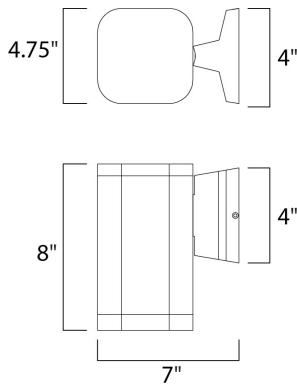

**MEASUREMENTS**

DIMENSION : 4.75" W x 8.25" H x 7" Ext  
 BACK PLATE : 4.75" W x 4.75" H x 2.5" HCO  
 HANGING WEIGHT : 4.41 lb

**LAMPING**

INPUT VOLTAGE : 120V  
 LUMENS : 770 Rated  
 BULB : 1 x 11W LED PCB Integrated , 11W Total  
 BULB INCLUDED : (Integrated)  
 DIMMABLE : No  
 CRI : 80+ CRI  
 COLOR\_TEMP : 3000K  
 LIGHTING\_DIRECTION : Down