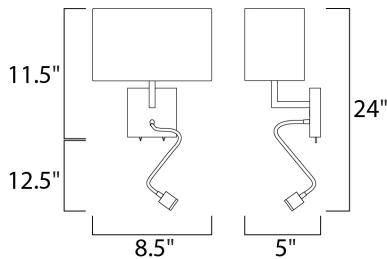

**MEASUREMENTS**

DIMENSION : 8.5" W x 24" H x 5" Ext  
 MAX OAH : 11.5" H  
 HANGING WEIGHT : 3.73 lb

**LAMPING**

INPUT VOLTAGE : 120V  
 LUMENS : 685 Rated  
 BULB : 2 x 9W LED GU24 + PCB , 9W Total  
 BULB INCLUDED : (Included)  
 DIMMABLE : No  
 CRI : 90+ CRI  
 COLOR\_TEMP : 3000K