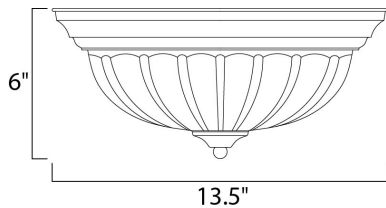

MEASUREMENTS

DIMENSION : 13.5" L x 13.5" W x 6" H
 HANGING WEIGHT : 2.73 lb

LAMPING

INPUT VOLTAGE : 120V
 BULB : 2 x 60W Incandescent E26 Medium , 120W Total
 BULB INCLUDED : (Not Included)
 DIMMABLE : Yes