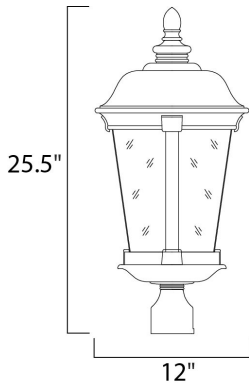

PRODUCT DESCRIPTION

MEASUREMENTS

DIMENSION : 12" L x 12" W x 25.5" H
HANGING WEIGHT : 7.7 lb

LAMPING

INPUT VOLTAGE : 120V
LUMENS : 1,100 Rated
BULB : 1 x 12W LED E26 Medium , 12W Total
BULB INCLUDED : (Included)
CRI : 90+ CRI
COLOR_TEMP : 3000K