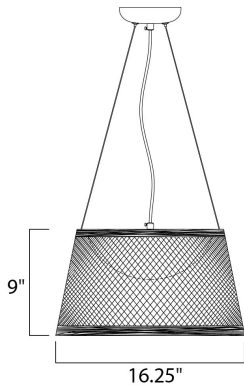

FINISHES OPTION

- Chocolate (CH)
- Natural (NA)
- White (WT)

MATERIAL

Hemp Rope, Acrylic

RATINGS

cETLus
Damp Location

ADDITIONAL

OPERATING TEMPERATURE:
-20°C (-4°F), 40°C (104°F)

MEASUREMENTS

DIMENSION : 16.25" W x 9" H
MAX OAH : 139" OAH
HANGING WEIGHT : 4 lb

LAMPING

INPUT VOLTAGE : 120V
LUMENS : 560 Rated
BULB : 1 x 8W LED PCB Integrated , 8W Total
BULB INCLUDED : (Integrated)
DIMMABLE : Triac CL
CRI : 80+ CRI
COLOR_TEMP : 3000K