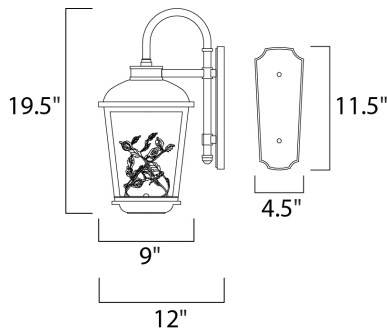

**PRODUCT DESCRIPTION**

A sculpture of metal and Clear crystal leaves come to life while illuminated from above with a powerful LED light source. The cast aluminum frame painted in our popular Adobe finish compliments the theme and the polished back plate gives the sculpture a unique dimension.

**MEASUREMENTS**

DIMENSION : 9" W x 19.5" H x 12" Ext  
 BACK PLATE : 4.5" W x 11.5" H x 5" HCO  
 HANGING WEIGHT : 11 lb

**LAMPING**

INPUT VOLTAGE : 120V  
 LUMENS : 680 Rated  
 BULB : 1 x 8.5W LED PCB Integrated , 8W Total  
 BULB INCLUDED : (Integrated)  
 DIMMABLE : No  
 CRI : 90+ CRI  
 COLOR\_TEMP : 3000K