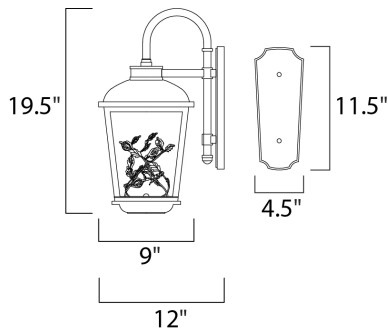

PRODUCT DESCRIPTION

A sculpture of metal and Clear crystal leaves come to life while illuminated from above with a powerful LED light source. The cast aluminum frame painted in our popular Adobe finish compliments the theme and the polished back plate gives the sculpture a unique dimension.

MEASUREMENTS

DIMENSION : 9" W x 19.5" H x 12" Ext
 BACK PLATE : 4.5" W x 11.5" H x 5" HCO
 HANGING WEIGHT : 11 lb

LAMPING

INPUT VOLTAGE : 120V
 LUMENS : 680 Rated
 BULB : 1 x 8.5W LED PCB Integrated , 8W Total
 BULB INCLUDED : (Integrated)
 DIMMABLE : No
 CRI : 90+ CRI
 COLOR_TEMP : 3000K