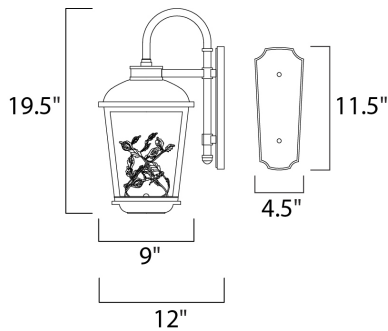

**PRODUCT DESCRIPTION**

A sculpture of metal and Clear crystal leaves come to life while illuminated from above with a powerful LED light source. The cast aluminum frame painted in our popular Adobe finish compliments the theme and the polished back plate gives the sculpture a unique dimension.

**MEASUREMENTS**

DIMENSION : 9" W x 19.5" H x 12" Ext  
 BACK PLATE : 4.5" W x 11.5" H x 5" HCO  
 HANGING WEIGHT : 11 lb

**LAMPING**

INPUT VOLTAGE : 120V  
 LUMENS : 680 Rated  
 BULB : 1 x 8.5W LED PCB Integrated , 8W Total  
 BULB INCLUDED : (Integrated)  
 DIMMABLE : No  
 CRI : 90+ CRI  
 COLOR\_TEMP : 3000K