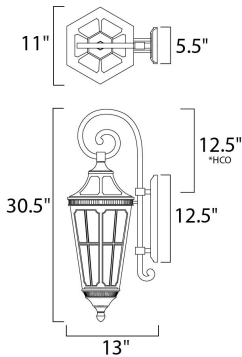

PRODUCT DESCRIPTION

Maxim Lighting's Beacon Hill VX Collection is made with Vivex, a material twice the strength of resin, is non-corrosive, UV resistant and backed with a 5-Year Limited Warranty. Beacon Hill VX features our Sienna finish and Seedy glass.