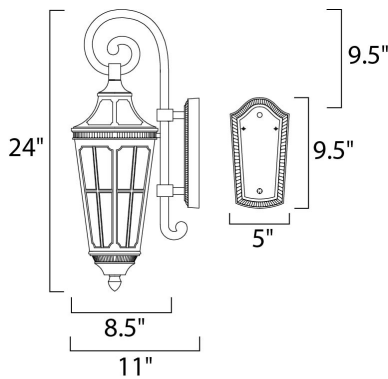

MEASUREMENTS

DIMENSION : 8.5" W x 24" H x 10.5" Ext
 BACK PLATE : 5" W x 9.5" H x 9.5" HCO
 HANGING WEIGHT : 5.73 lb

LAMPING

INPUT VOLTAGE : 120V
 BULB : 3 x 40W Incandescent E12 Candelabra , 120W Total
 BULB INCLUDED : (Not Included)
 DIMMABLE : Yes