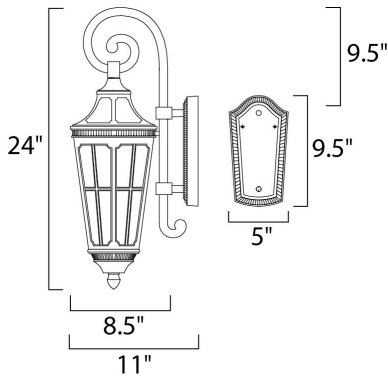

**PRODUCT DESCRIPTION**

Maxim Lighting's Beacon Hill VX Collection is made with Vivex, a material twice the strength of resin, is non-corrosive, UV resistant and backed with a 5-Year Limited Warranty. Beacon Hill VX features our Sienna finish and Seedy glass.

**MEASUREMENTS**

DIMENSION : 8.5" W x 24" H x 10.5" Ext  
 BACK PLATE : 5" W x 9.5" H x 9.5" HCO  
 HANGING WEIGHT : 5.73 lb

**LAMPING**

INPUT VOLTAGE : 120V  
 BULB : 3 x 40W Incandescent E12 Candelabra , 120W Total  
 BULB INCLUDED : (Not Included)  
 DIMMABLE : Yes