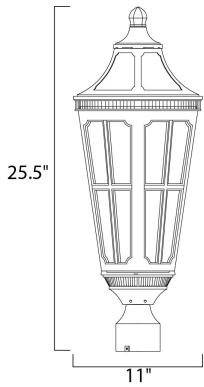

MEASUREMENTS

DIMENSION : 11" L x 11" W x 25.5" H
 HANGING WEIGHT : 6.61 lb

LAMPING

INPUT VOLTAGE : 120V
 BULB : 3 x 40W Incandescent E12 Candelabra , 120W Total
 BULB INCLUDED : (Not Included)
 DIMMABLE : Yes