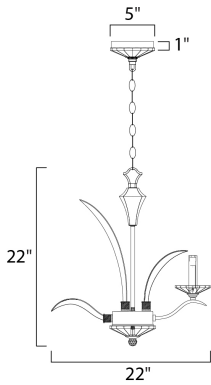

PRODUCT DESCRIPTION

In an exclusive design, bent, Beveled Crystal pairs with a highly Plated Silver finish in a fountain of eye-catching splendor. Our proprietary crystal mounting system and hand-cut bobeches, fonts and canopy covers make the Paradise Collection one of a kind. U.S. PAT. NO. D602,190 S

MEASUREMENTS

DIMENSION : 22" W x 22" H
 CANOPY : 5" W x 1" H
 HANGING WEIGHT : 12.12 lb

LAMPING

INPUT VOLTAGE : 120V
 BULB : 4 x 60W Incandescent E12 Candelabra , 240W Total
 BULB INCLUDED : (Not Included)
 DIMMABLE : Yes