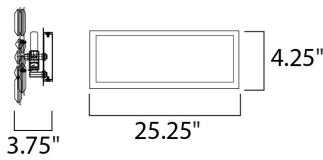

PRODUCT DESCRIPTION

Two layers of a geometric frame of steel, finished in Polished Chrome, are embedded with various Beveled Crystal Pendants to create a 3-Dimensional look of elegance and beauty. The Paradigm provides bling for the bath.

MEASUREMENTS

DIMENSION : 30" W x 8.25" H x 3.75" Ext
 MAX OAH : 25.25" W x 4.25" H
 HANGING WEIGHT : 9.46 lb

LAMPING

INPUT VOLTAGE : 120V
 BULB : 8 x 40W Xenon G9 , 320W Total
 BULB INCLUDED : (Included)
 DIMMABLE : Yes