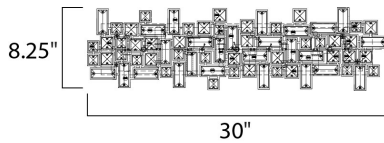

PRODUCT DESCRIPTION

Two layers of a geometric frame of steel, finished in Polished Chrome, are embedded with various Beveled Crystal Pendants to create a 3-Dimensional look of elegance and beauty. The Paradigm provides bling for the bath.

MEASUREMENTS

DIMENSION : 30" W x 8.25" H x 3.75" Ext
 MAX OAH : 25.25" W x 4.25" H
 HANGING WEIGHT : 9.46 lb

LAMPING

INPUT VOLTAGE : 120V
 BULB : 8 x 40W Xenon G9 , 320W Total
 BULB INCLUDED : (Included)
 DIMMABLE : Yes