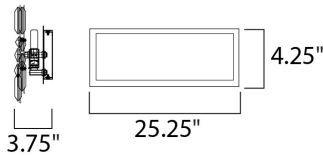

PRODUCT DESCRIPTION

Two layers of a geometric frame of steel, finished in Polished Chrome, are embedded with various Beveled Crystal Pendants to create a 3-Dimensional look of elegance and beauty. The Paradigm provides bling for the bath.

MEASUREMENTS

DIMENSION : 30" W x 8.25" H x 3.75" Ext
 MAX OAH : 25.25" W x 4.25" H
 HANGING WEIGHT : 9.46 lb

LAMPING

INPUT VOLTAGE : 120V
 BULB : 8 x 40W Xenon G9 , 320W Total
 BULB INCLUDED : (Included)
 DIMMABLE : Yes