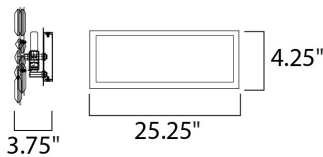

PRODUCT DESCRIPTION

Two layers of a geometric frame of steel, finished in Polished Chrome, are embedded with various Beveled Crystal Pendants to create a 3-Dimensional look of elegance and beauty. The Paradigm provides bling for the bath.

MEASUREMENTS

DIMENSION : 30" W x 8.25" H x 3.75" Ext
 MAX OAH : 25.25" W x 4.25" H
 HANGING WEIGHT : 9.46 lb

LAMPING

INPUT VOLTAGE : 120V
 BULB : 8 x 40W Xenon G9 , 320W Total
 BULB INCLUDED : (Included)
 DIMMABLE : Yes