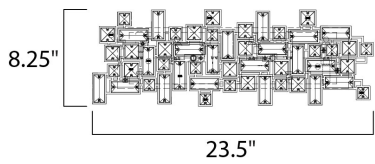

PRODUCT DESCRIPTION

Two layers of a geometric frame of steel, finished in Polished Chrome, are embedded with various Beveled Crystal Pendants to create a 3-Dimensional look of elegance and beauty. The Paradigm provides bling for the bath.

MEASUREMENTS

DIMENSION : 23.5" W x 8.25" H x 3.75" Ext
 MAX OAH : 17.5" W x 4.25" H
 HANGING WEIGHT : 7.15 lb

LAMPING

INPUT VOLTAGE : 120V
 BULB : 6 x 40W Xenon G9 , 240W Total
 BULB INCLUDED : (Included)
 DIMMABLE : Yes