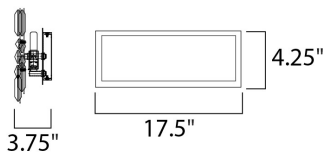

PRODUCT DESCRIPTION

Two layers of a geometric frame of steel, finished in Polished Chrome, are embedded with various Beveled Crystal Pendants to create a 3-Dimensional look of elegance and beauty. The Paradigm provides bling for the bath.

MEASUREMENTS

DIMENSION : 23.5" W x 8.25" H x 3.75" Ext
 MAX OAH : 17.5" W x 4.25" H
 HANGING WEIGHT : 7.15 lb

LAMPING

INPUT VOLTAGE : 120V
 BULB : 6 x 40W Xenon G9 , 240W Total
 BULB INCLUDED : (Included)
 DIMMABLE : Yes